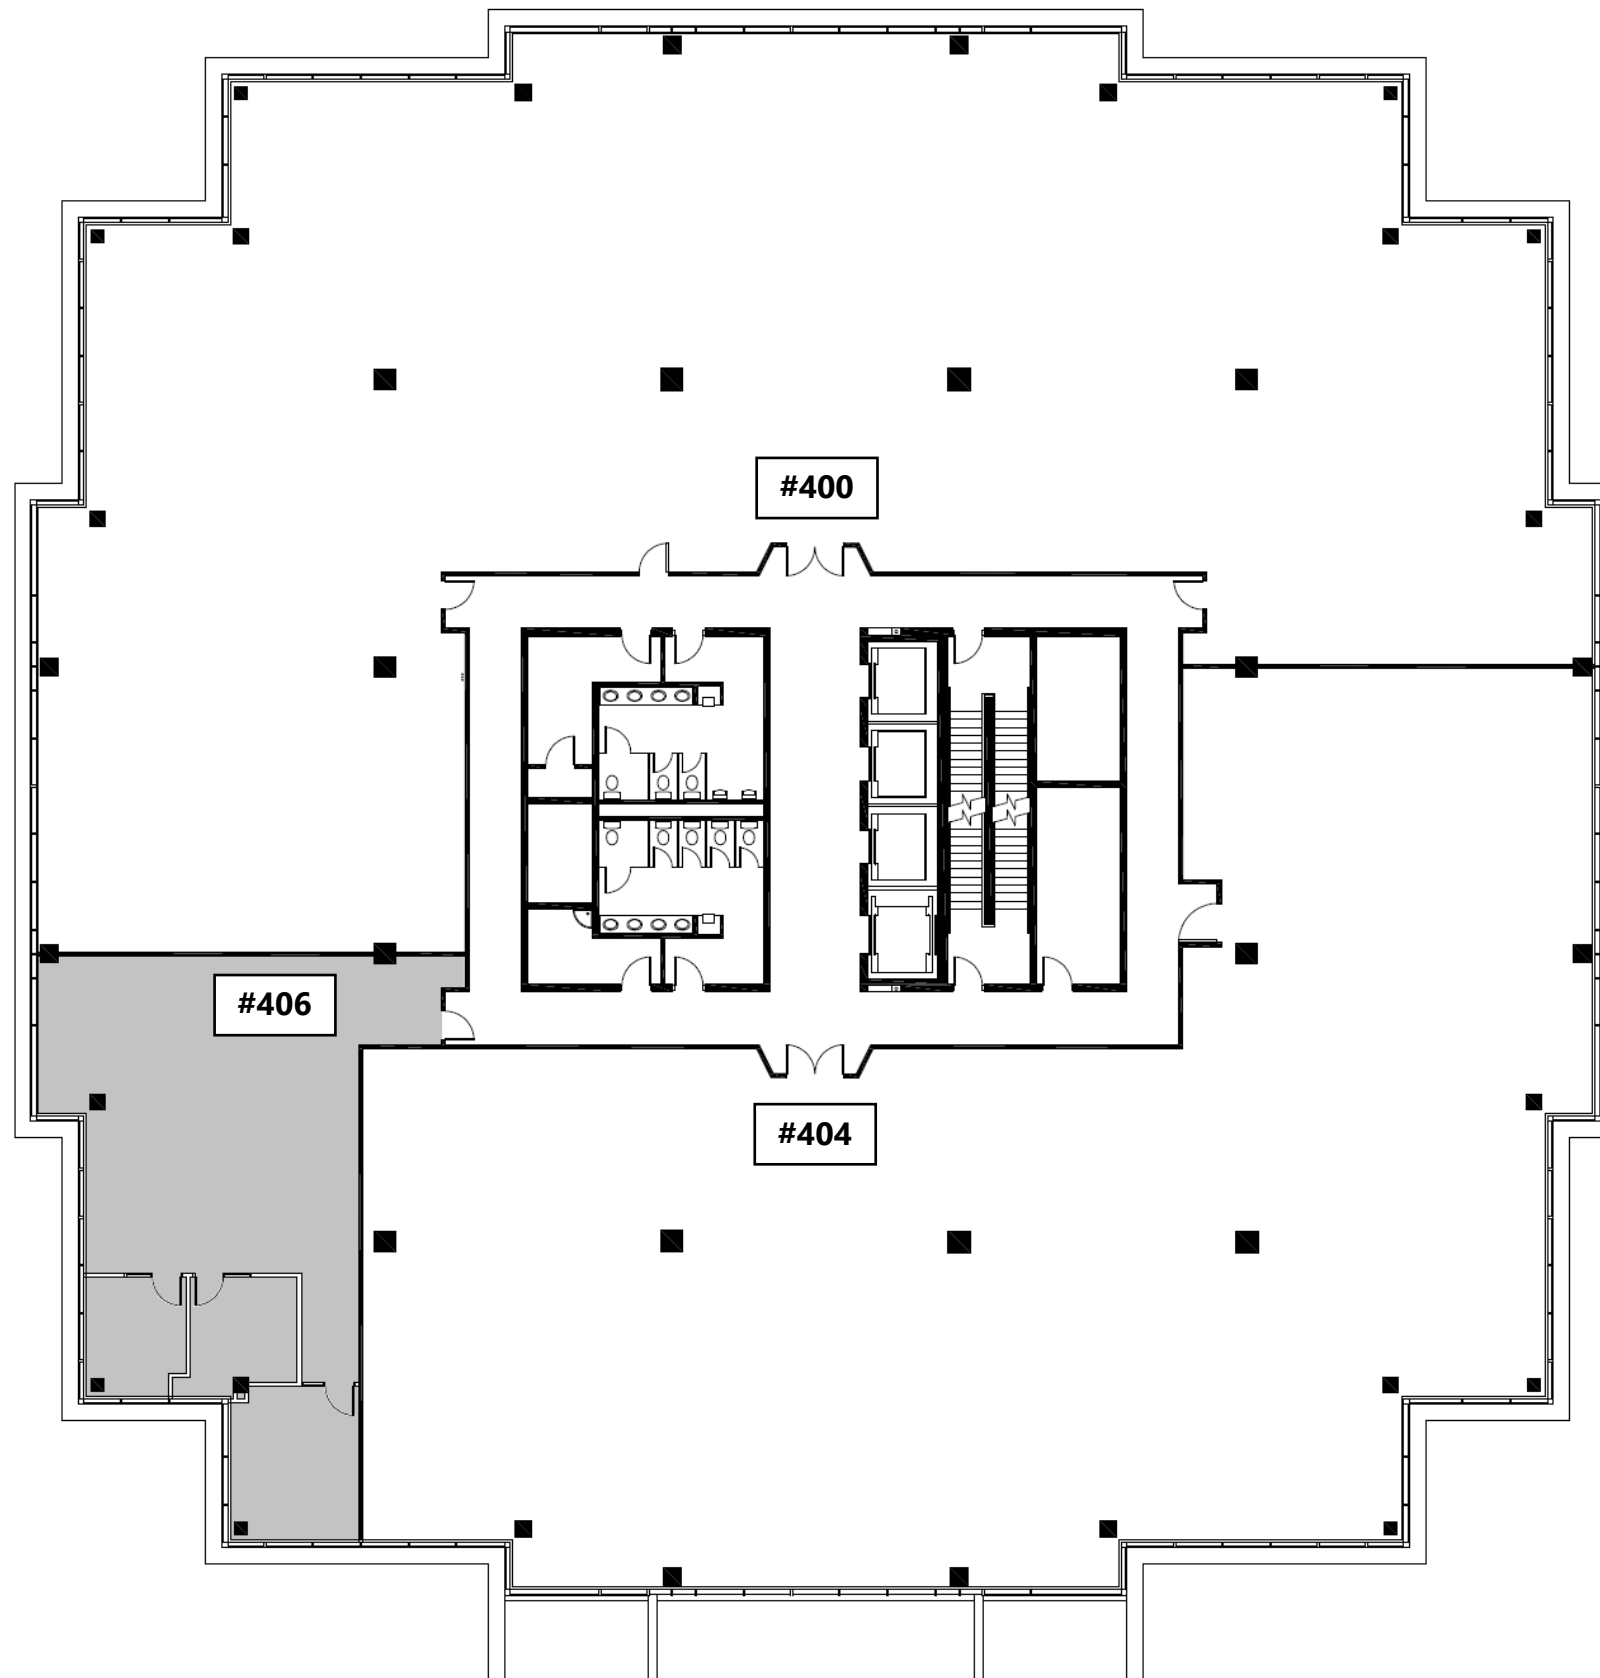

Suite 210
7,295 SF
AVAILABLE

Suite 220
7,478 SF
CONDITIONALLY
LEASED

Suite 201
8,040 SF
LEASED

100 Milverton Drive, Mississauga, ON
2nd Floor Plan

Suite 400
12,196 SF
LEASED

Suite 404
9,993 SF
LEASED

Suite 406
2,139 SF
AVAILABLE

**Suite 700
24,327 SF
AVAILABLE**

Suite 800
24,327 SF
AVAILABLE