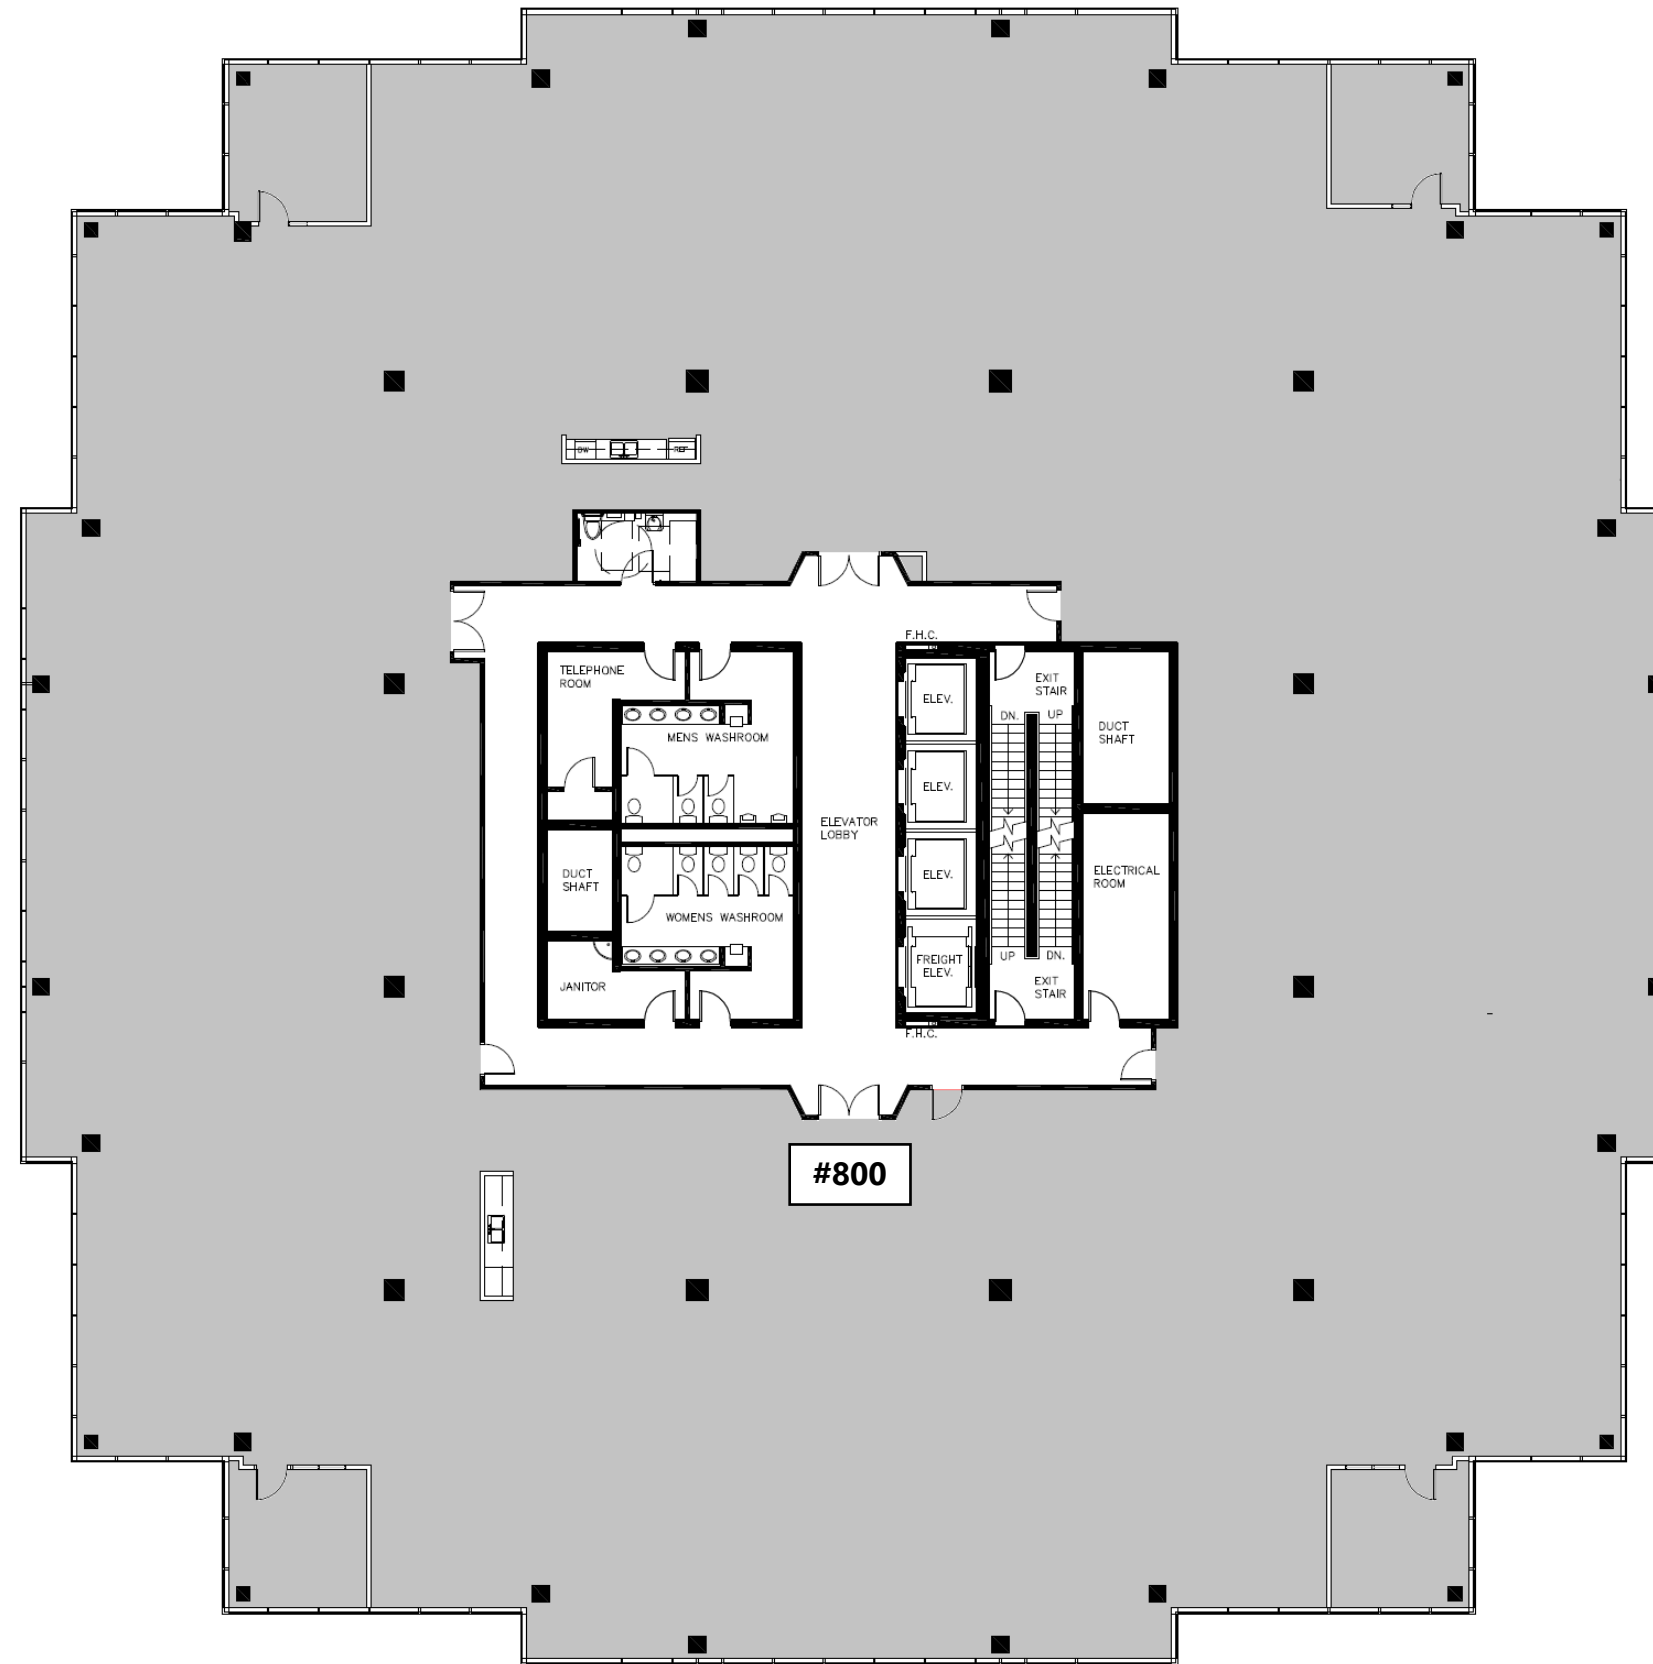

Suite 210
7,295 SF
AVAILABLE

Suite 220
7,478 SF
CONDITIONALLY
LEASED

Suite 201
8,040 SF
LEASED

100 Milverton Drive, Mississauga, ON
2nd Floor Plan

Suite 400
12,196 SF
LEASED

Suite 404
9,993 SF
LEASED

Suite 406
2,139 SF
AVAILABLE

**Suite 700
24,327 SF
AVAILABLE**

Suite 800
24,327 SF
AVAILABLE