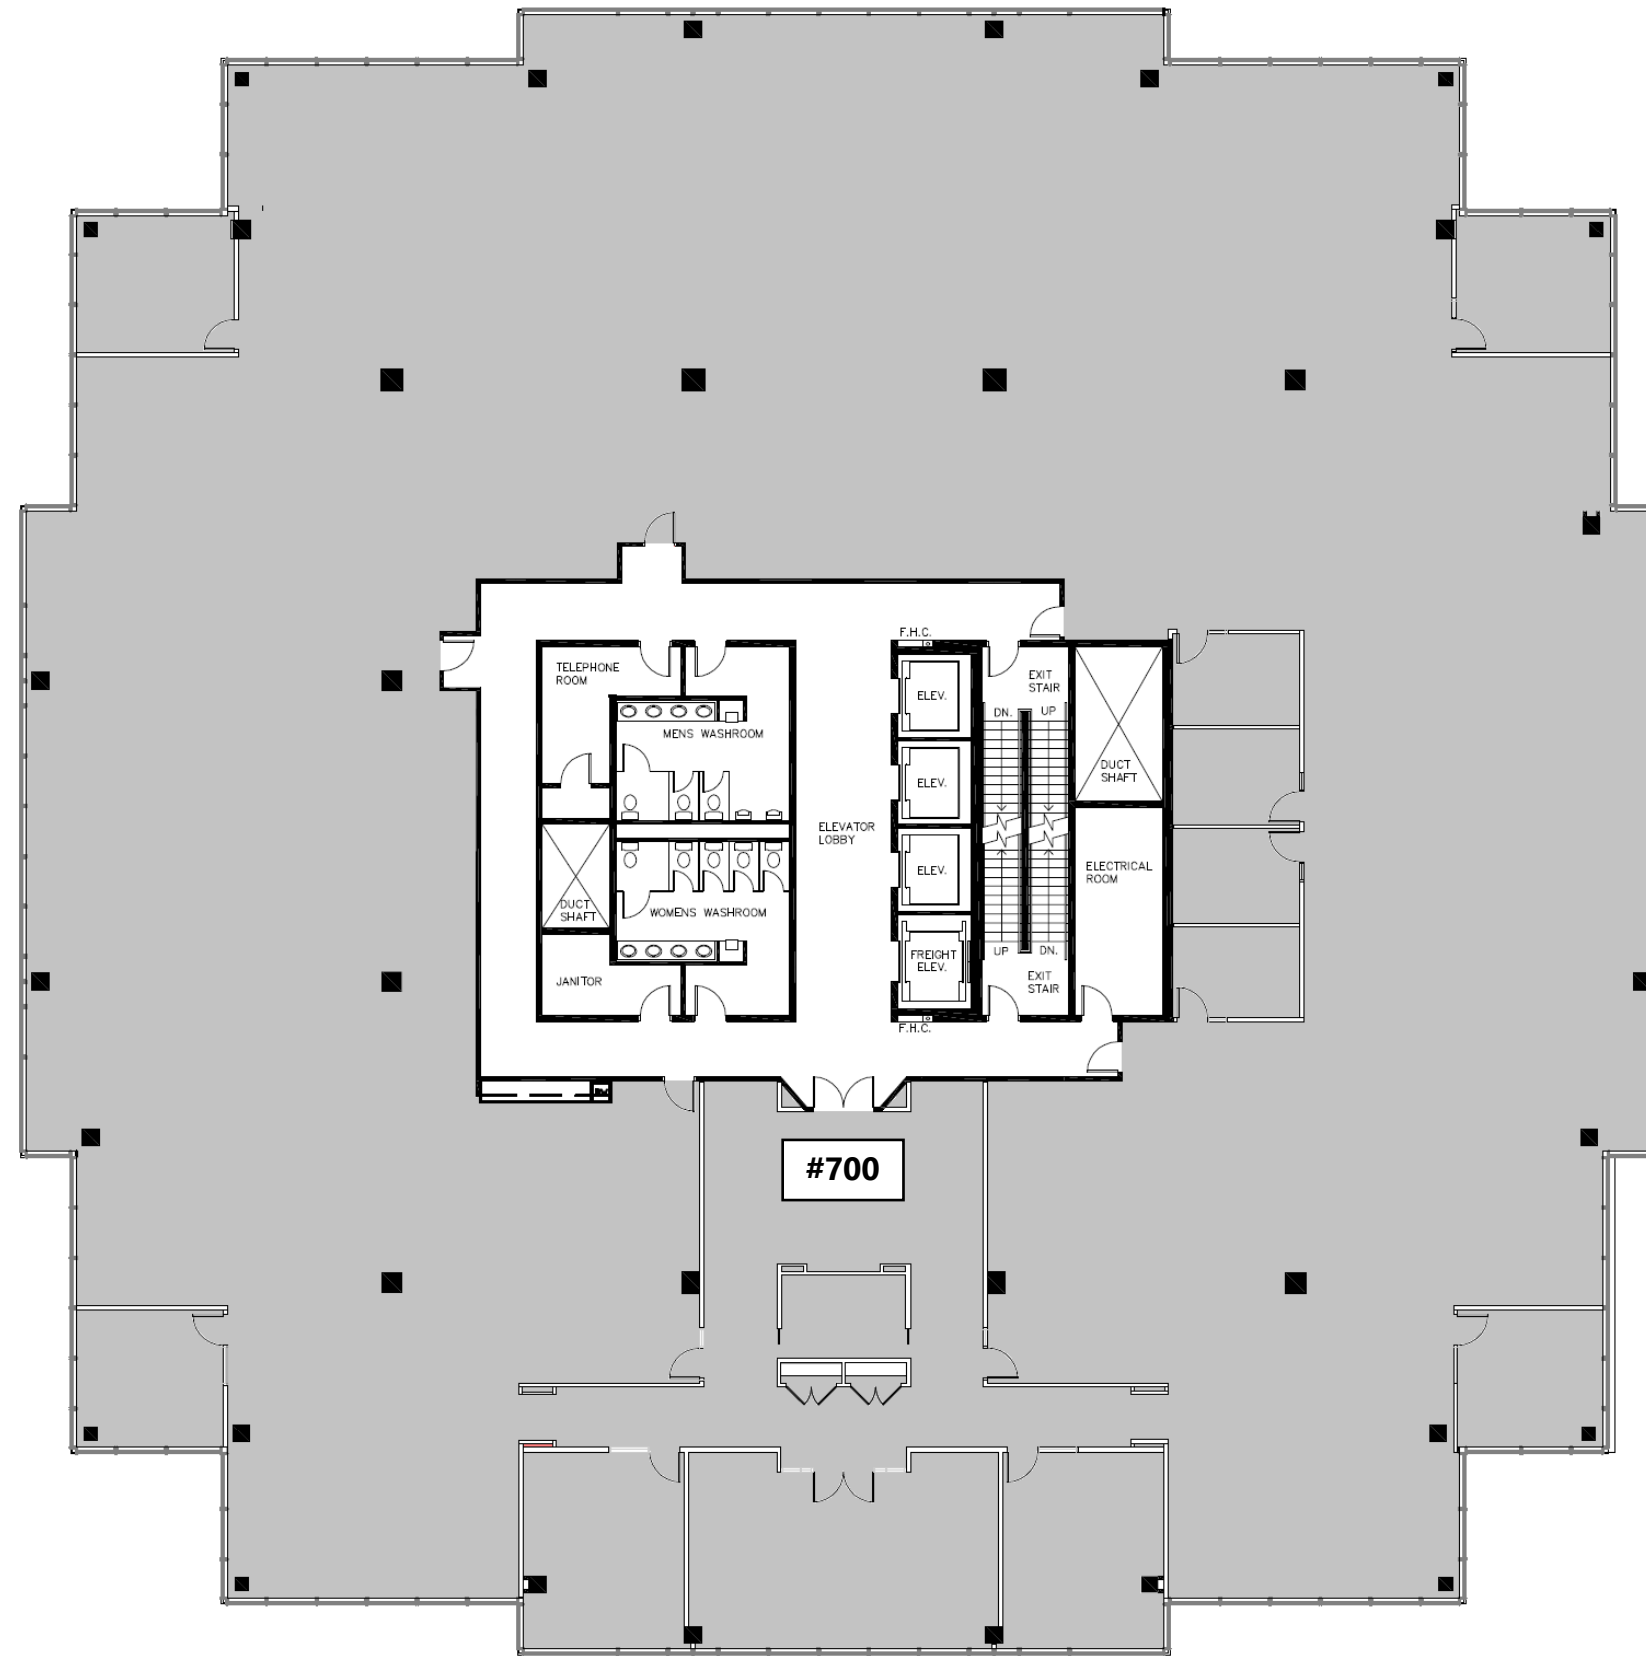

Suite 210
7,295 SF
AVAILABLE

Suite 220
7,478 SF
CONDITIONALLY
LEASED

Suite 201
8,040 SF
LEASED

100 Milverton Drive, Mississauga, ON
2nd Floor Plan

Suite 400
12,196 SF
LEASED

Suite 404
9,993 SF
LEASED

Suite 406
2,139 SF
AVAILABLE

**Suite 700
24,327 SF
AVAILABLE**

Suite 800
24,327 SF
AVAILABLE