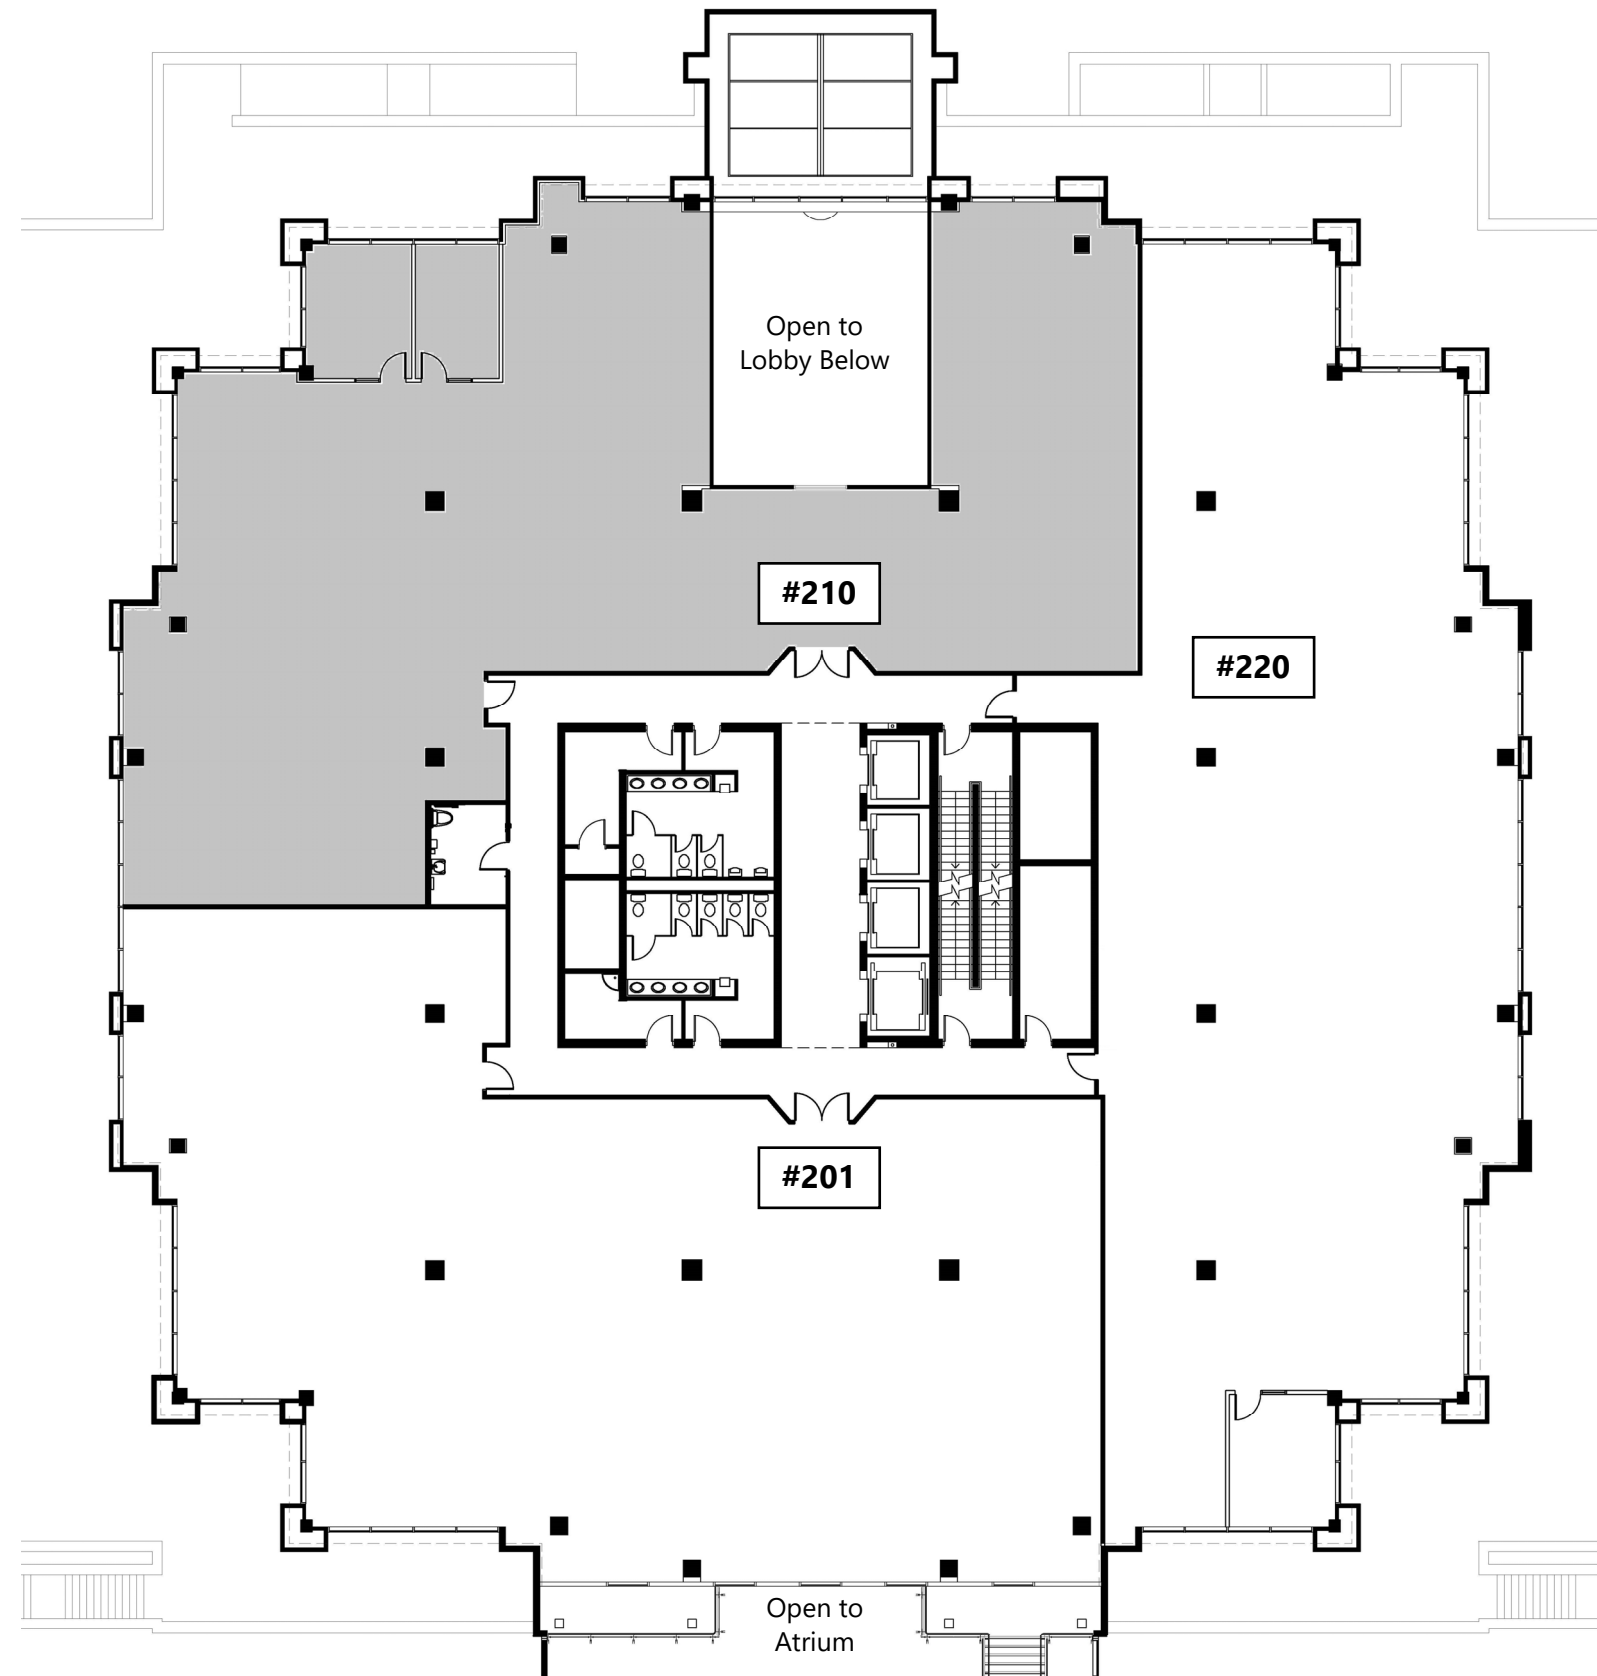

Suite 210
7,295 SF
AVAILABLE

Suite 201
8,040 SF
LEASED

Suite 220
7,478 SF
LEASED