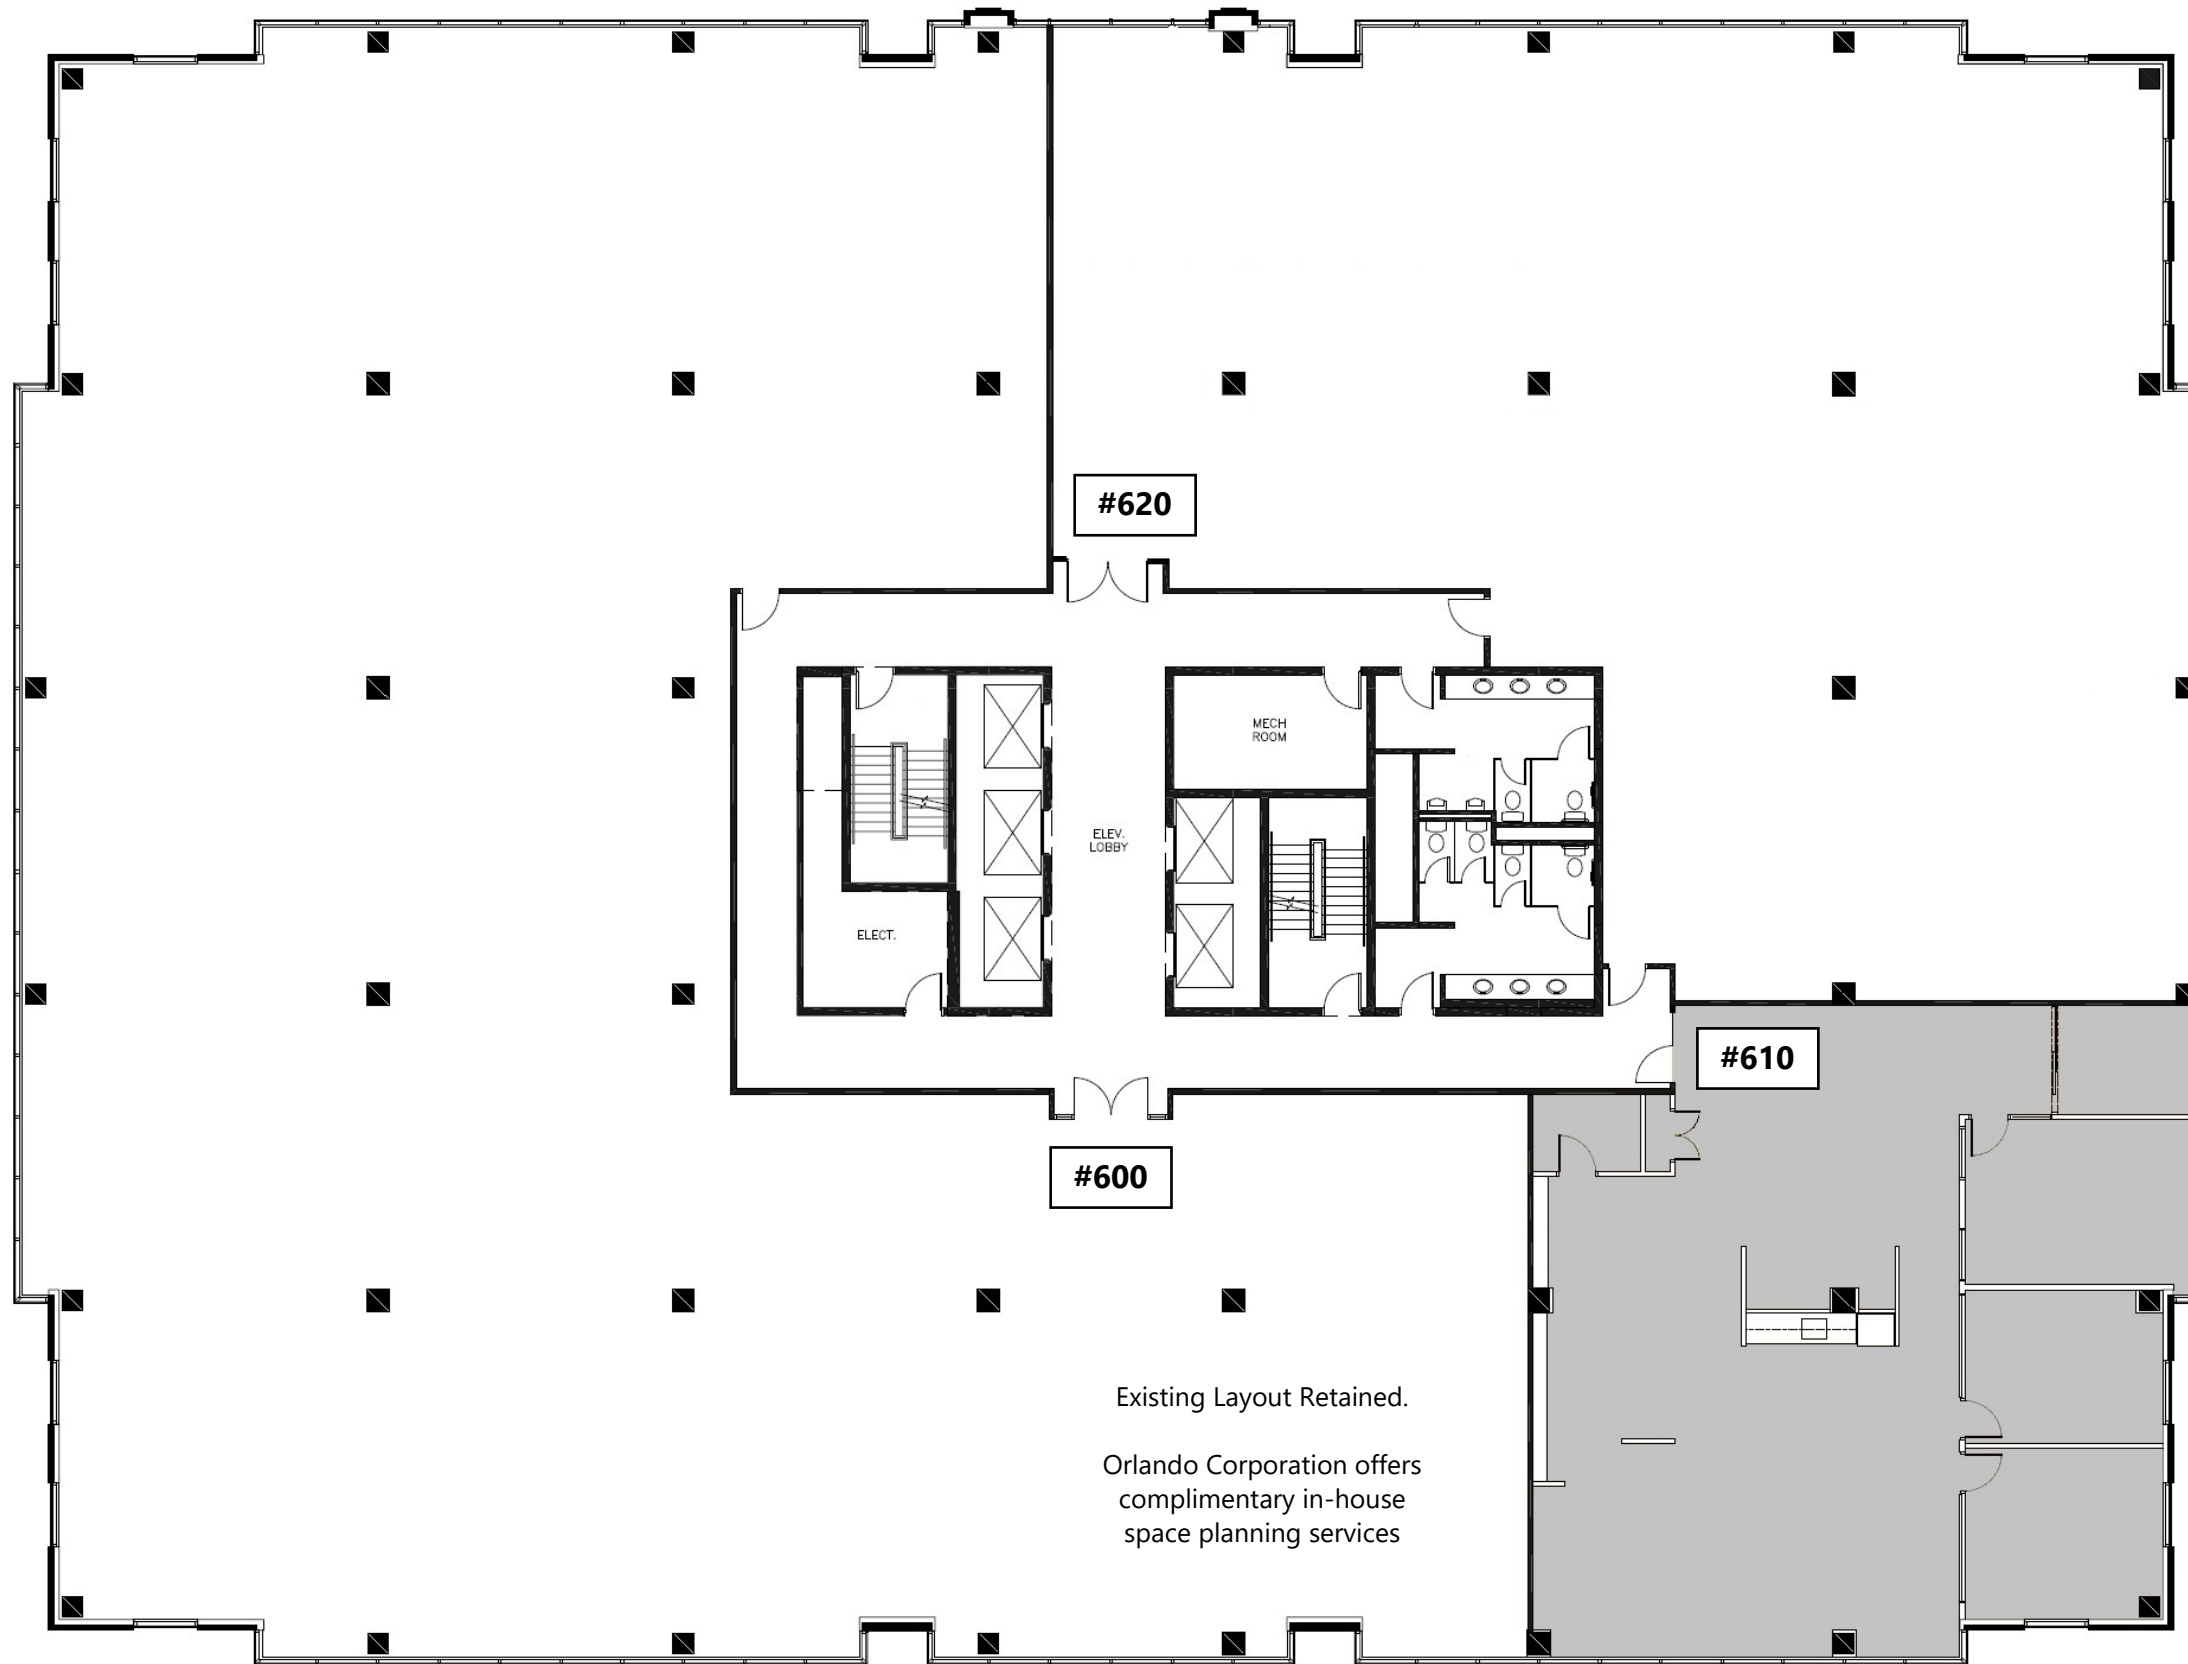

Suite 600
13,532 SF
LEASED

Suite 620
6,880 SF
LEASED

Suite 610
3,171 SF
AVAILABLE

Overall 6th Floor Plan

Suite 610
3,171 SF
AVAILABLE