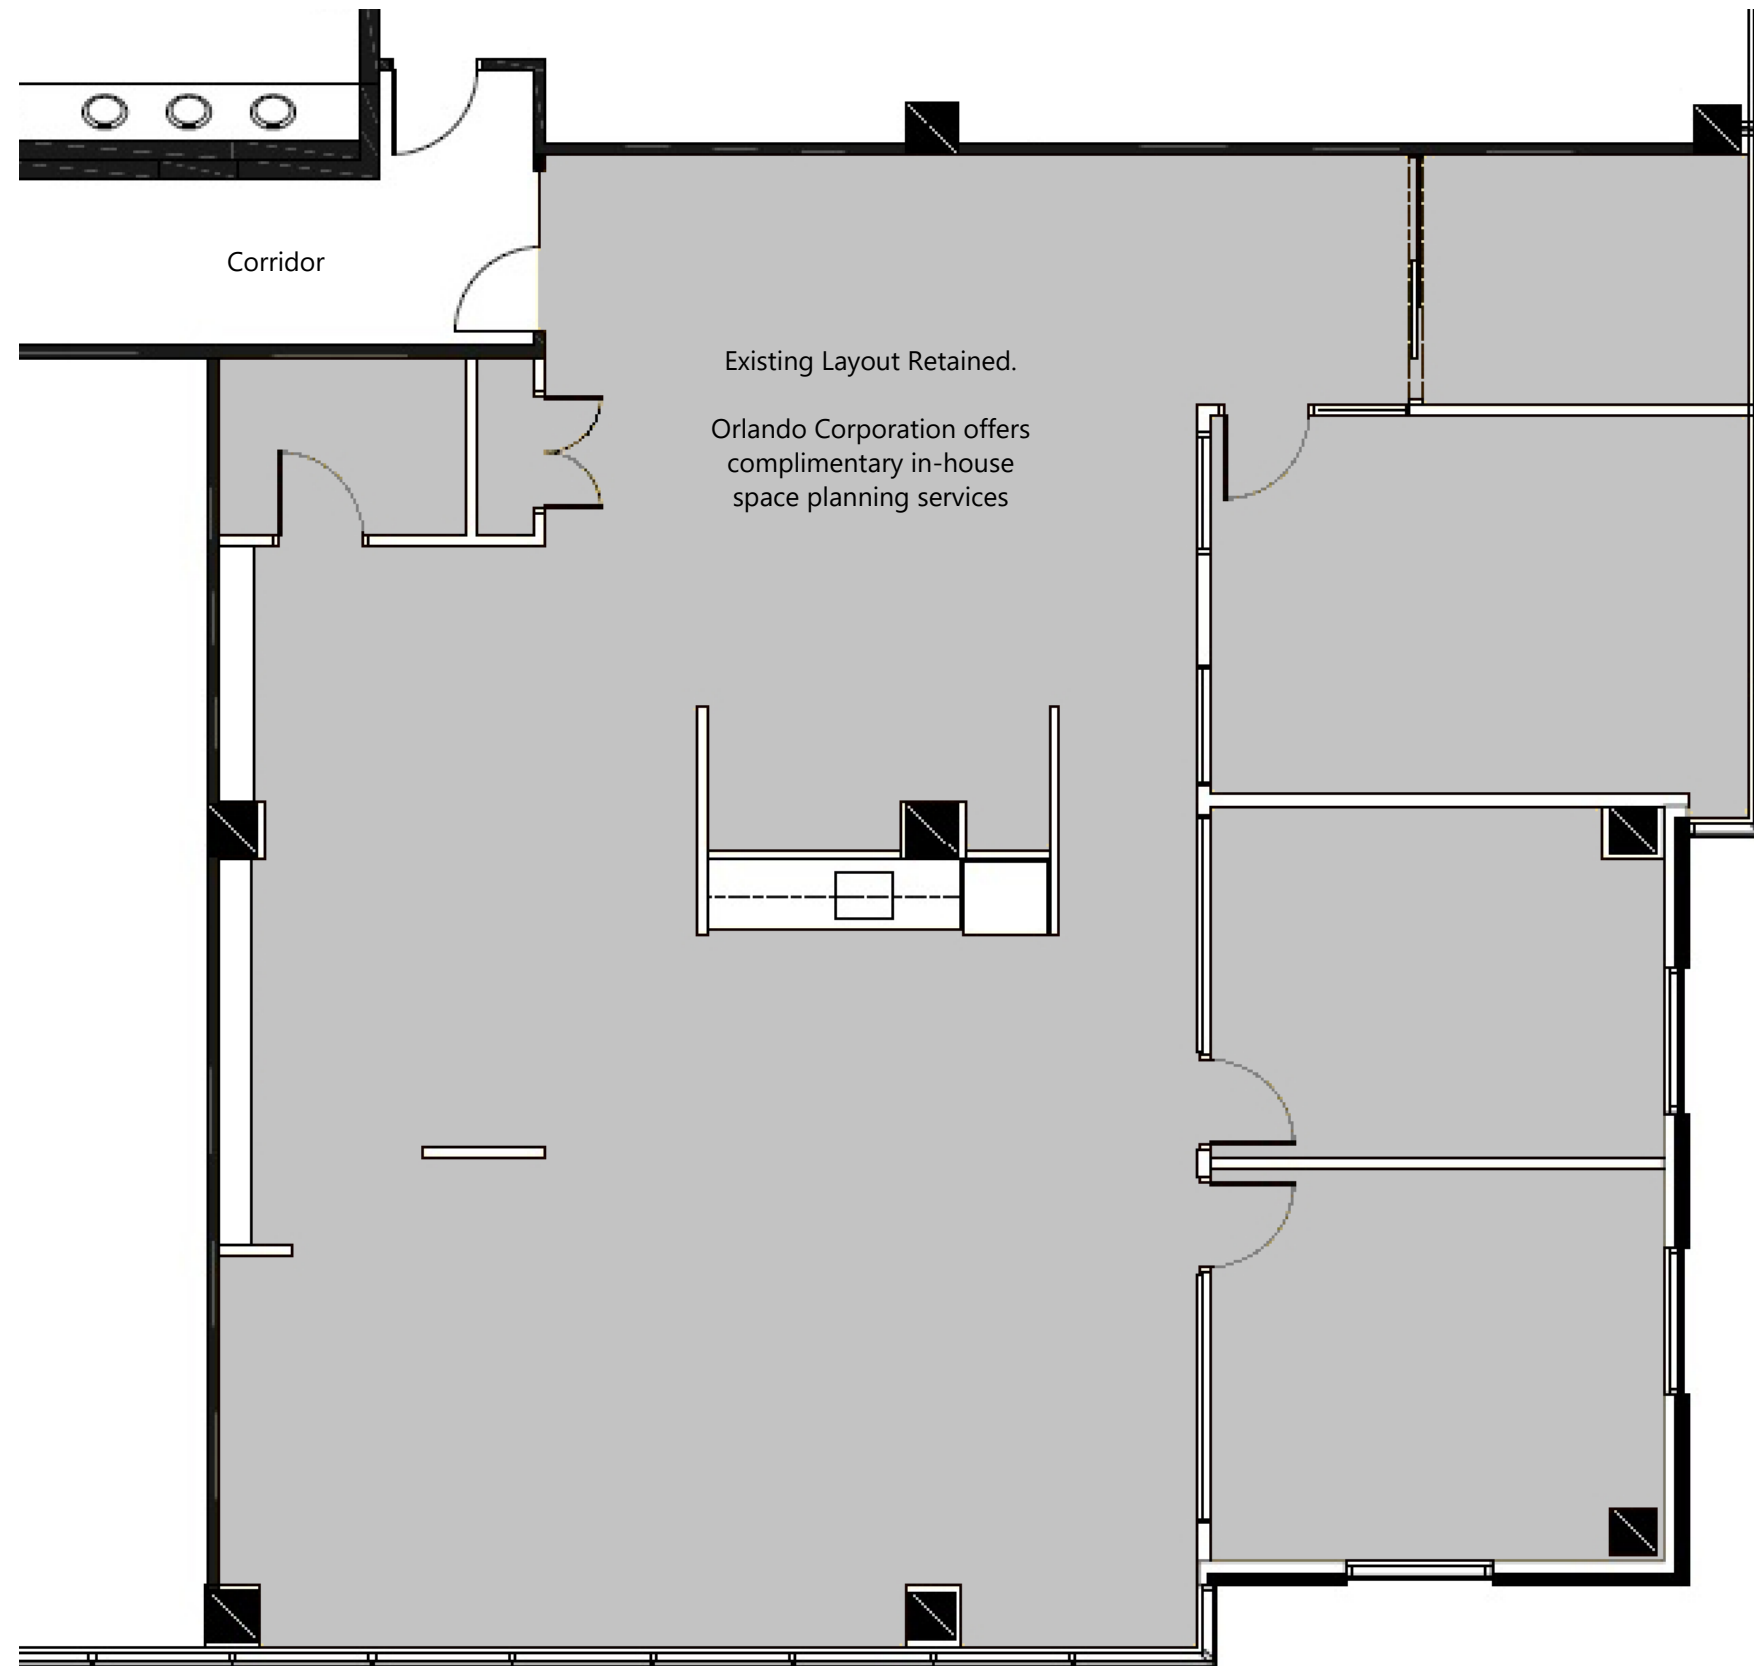

Suite 600
13,532 SF
LEASED

Suite 620
6,880 SF
LEASED

Suite 610
3,171 SF
AVAILABLE

Overall 6th Floor Plan

Suite 610
3,171 SF
AVAILABLE