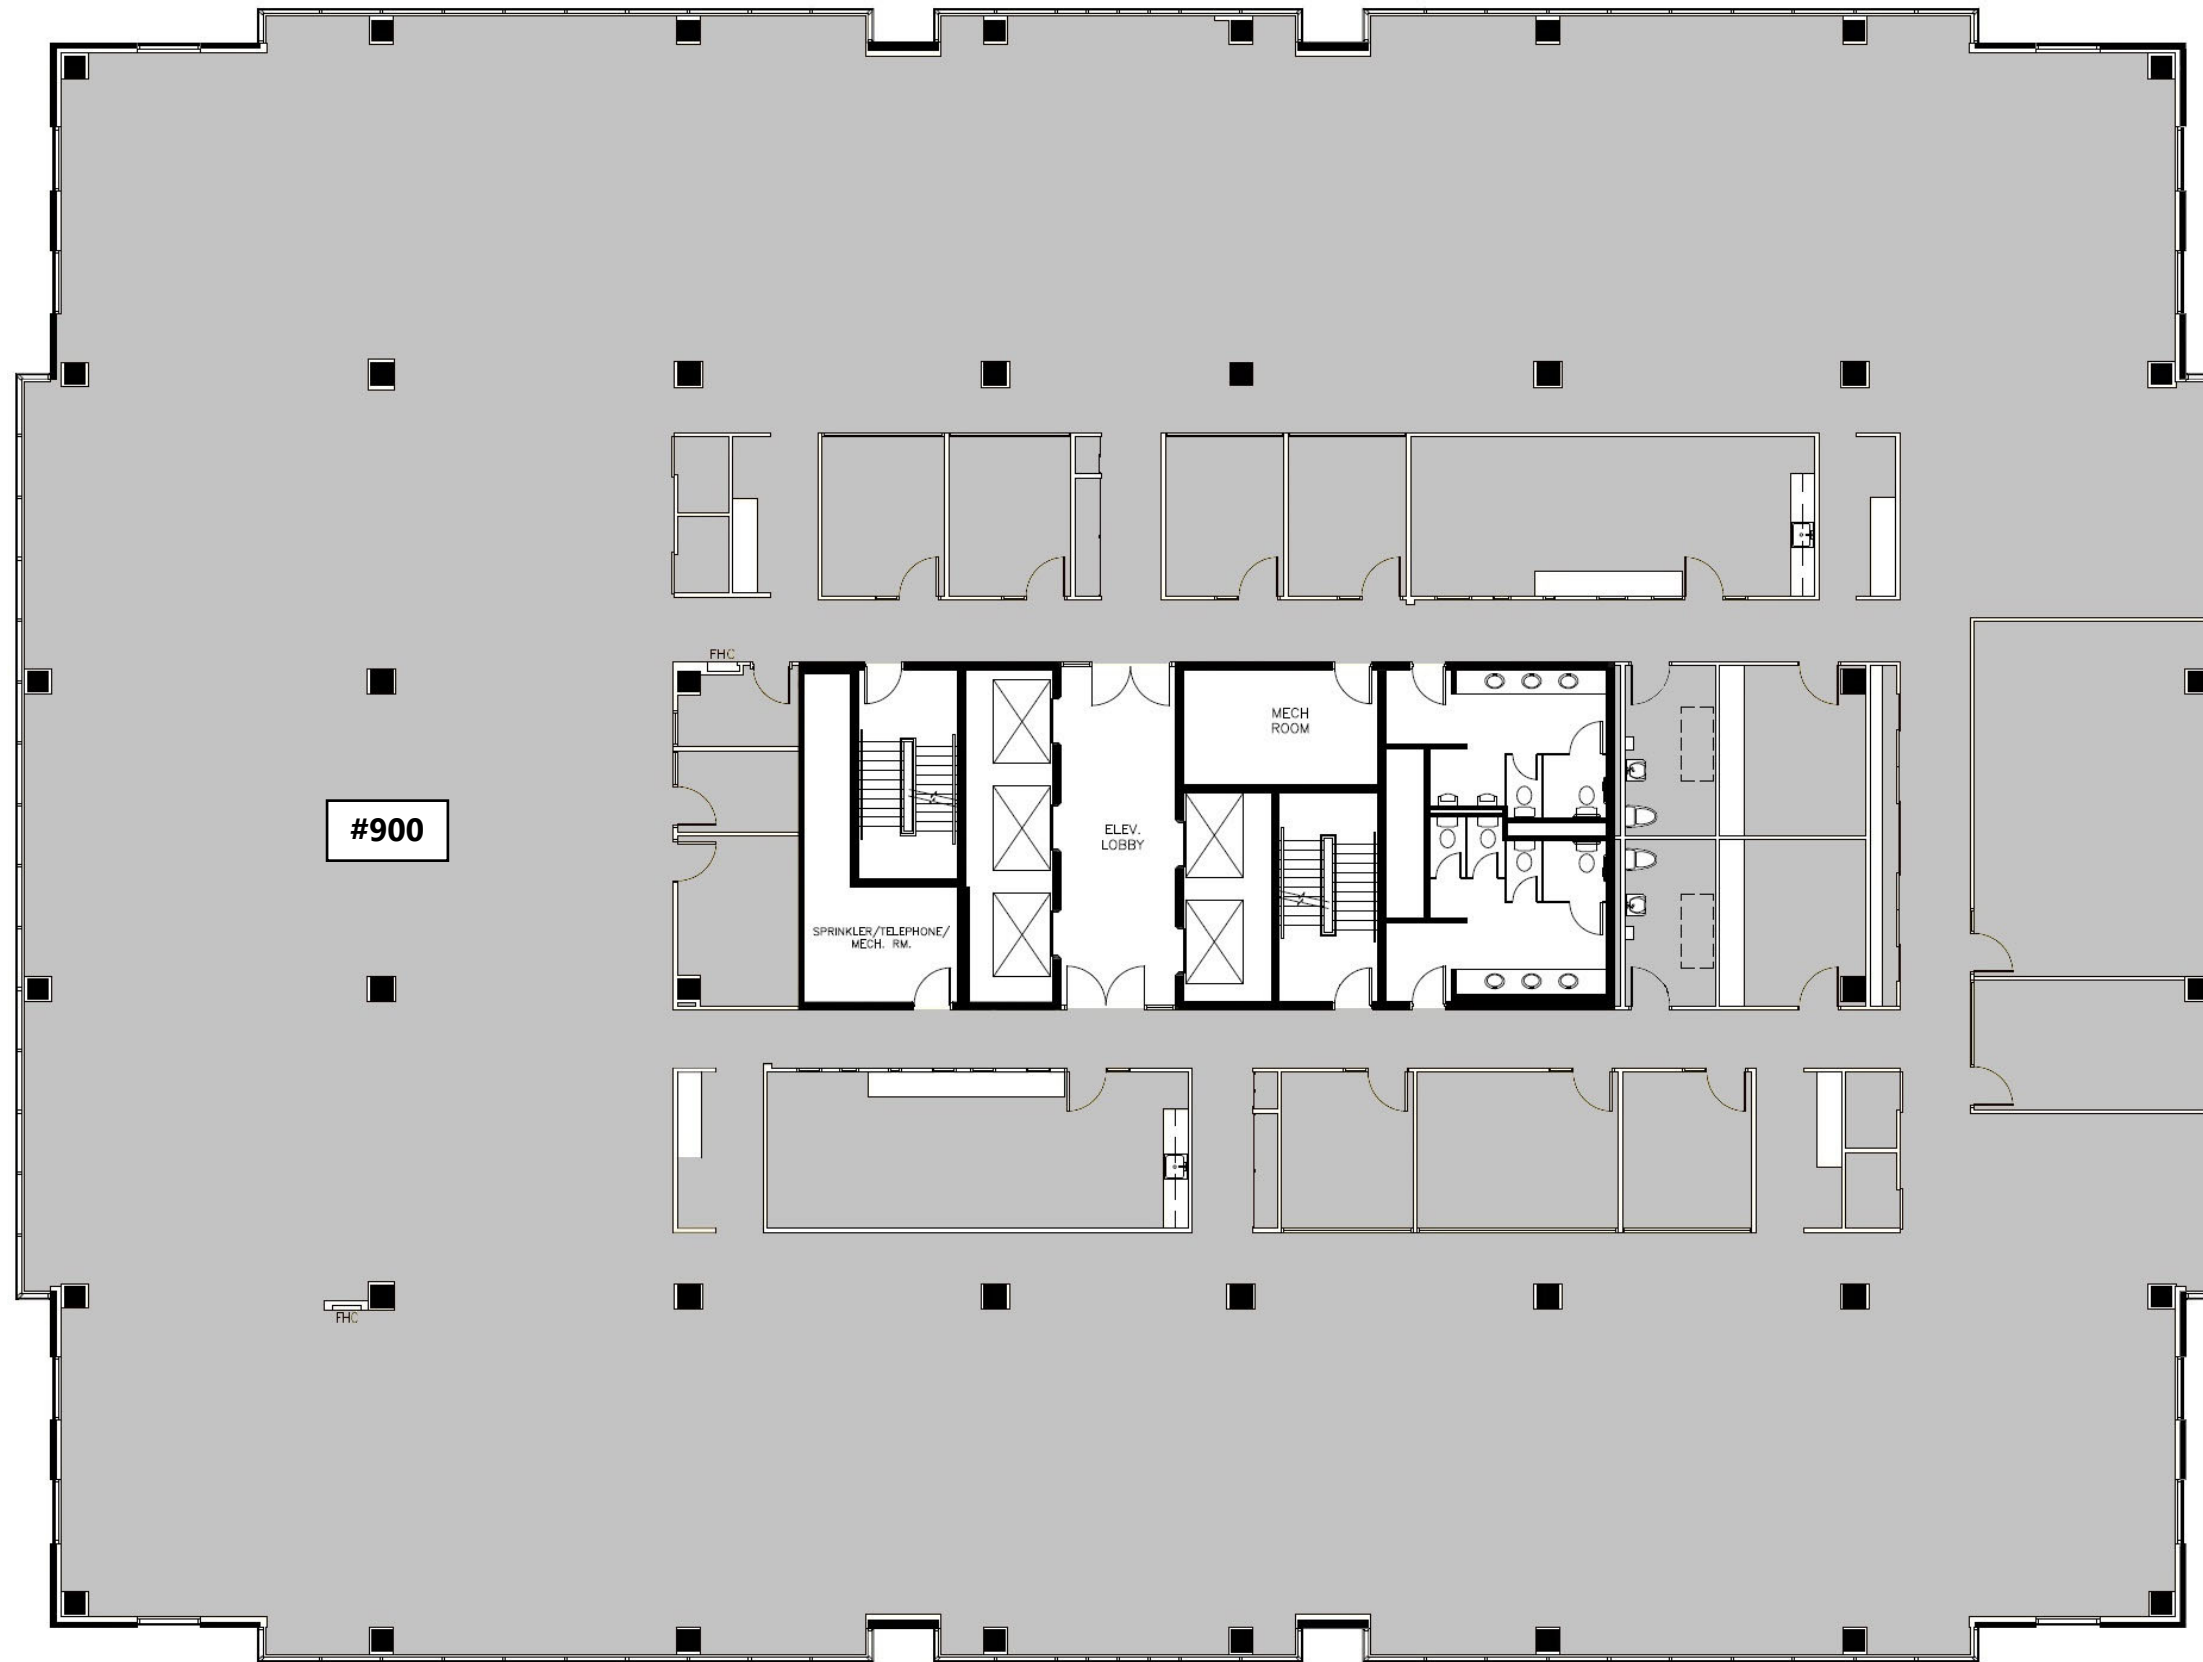

**Suite 900
23,549 SF
AVAILABLE**

#900

**55 Standish Court, Mississauga, ON
9th Floor Plan**