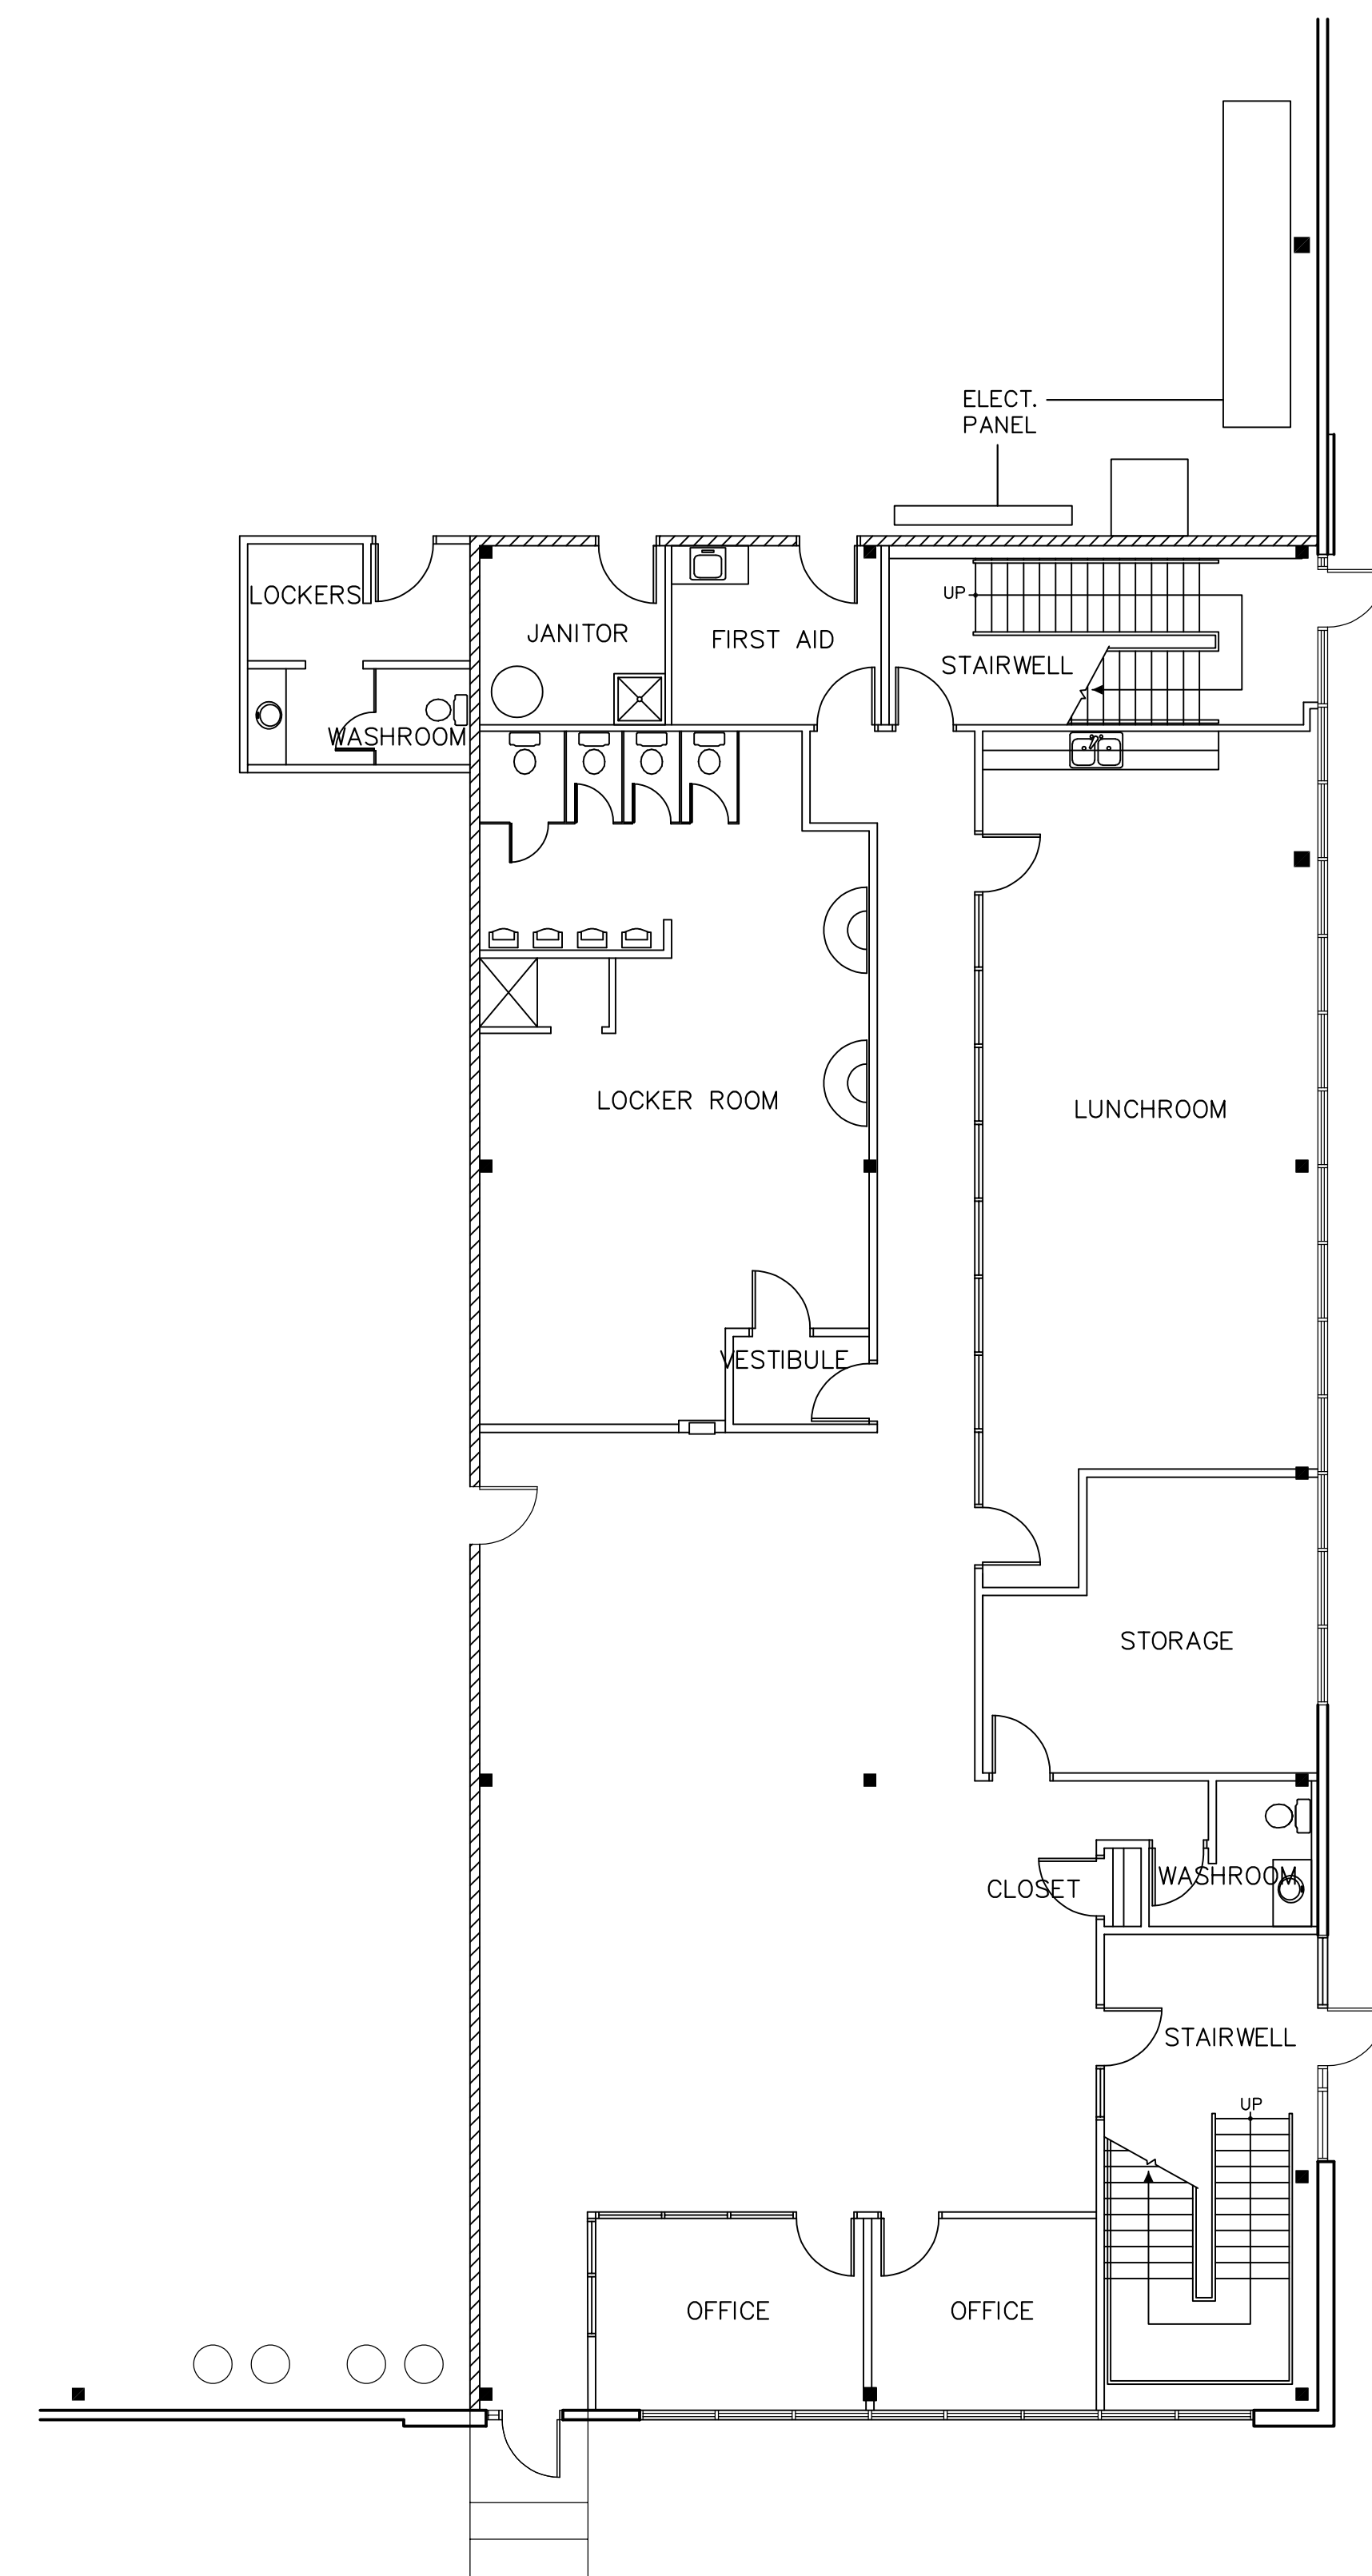

MEZZANINE OFFICE
SCALE: 1/8"=1'-0"

GROUND FLOOR OFFICE
SCALE: 1/8"=1'-0"

6311 VIPOND DRIVE
MISSISSAUGA, ONTARIO

OFFICE PLANS

SCALE: 1/8"=1'-0"
DATE: NOV. 24, 2010