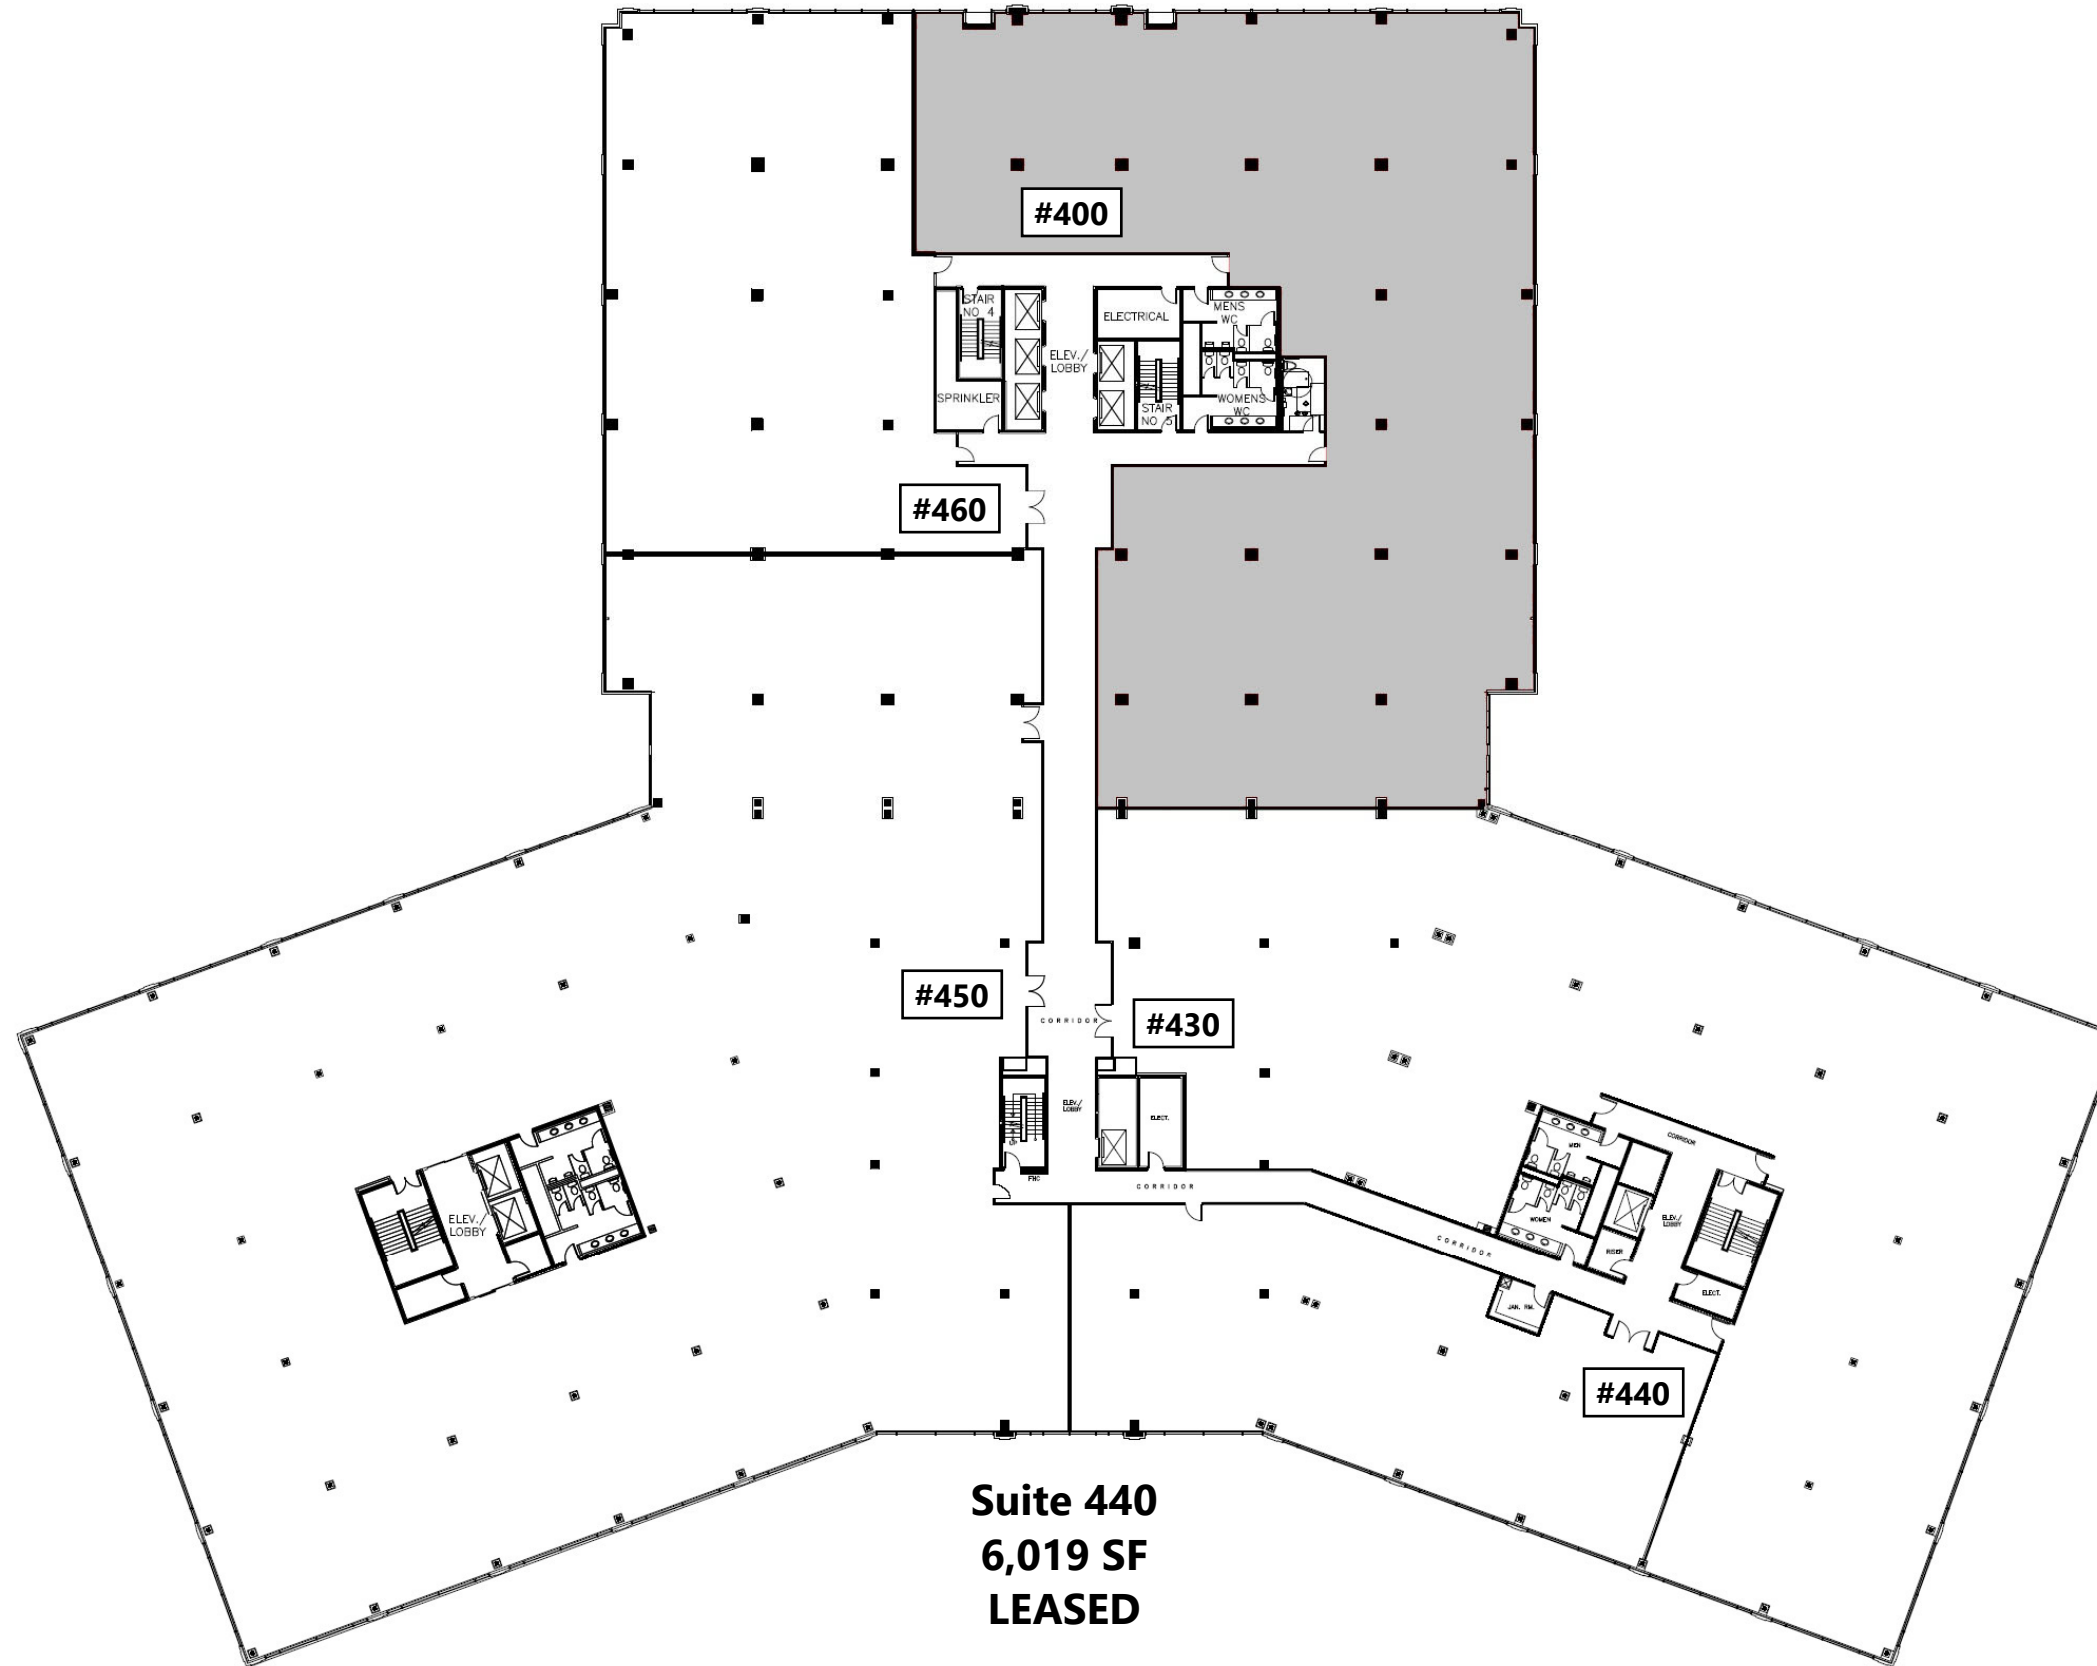

**Suite 460**  
**7,719 SF**  
**LEASED**

**Suite 400**  
**14,475 SF**  
**AVAILABLE**

**Suite 450**  
**29,134 SF**  
**LEASED**

**Suite 430**  
**17,117 SF**  
**AVAILABLE**

**Suite 440**  
**6,019 SF**  
**LEASED**

Suite 460  
7,719 SF  
LEASED

Suite 450  
29,134  
LEASED

Suite 400  
14,475 SF  
AVAILABLE

55 Standish Court, Mississauga, ON  
4th Floor Plan