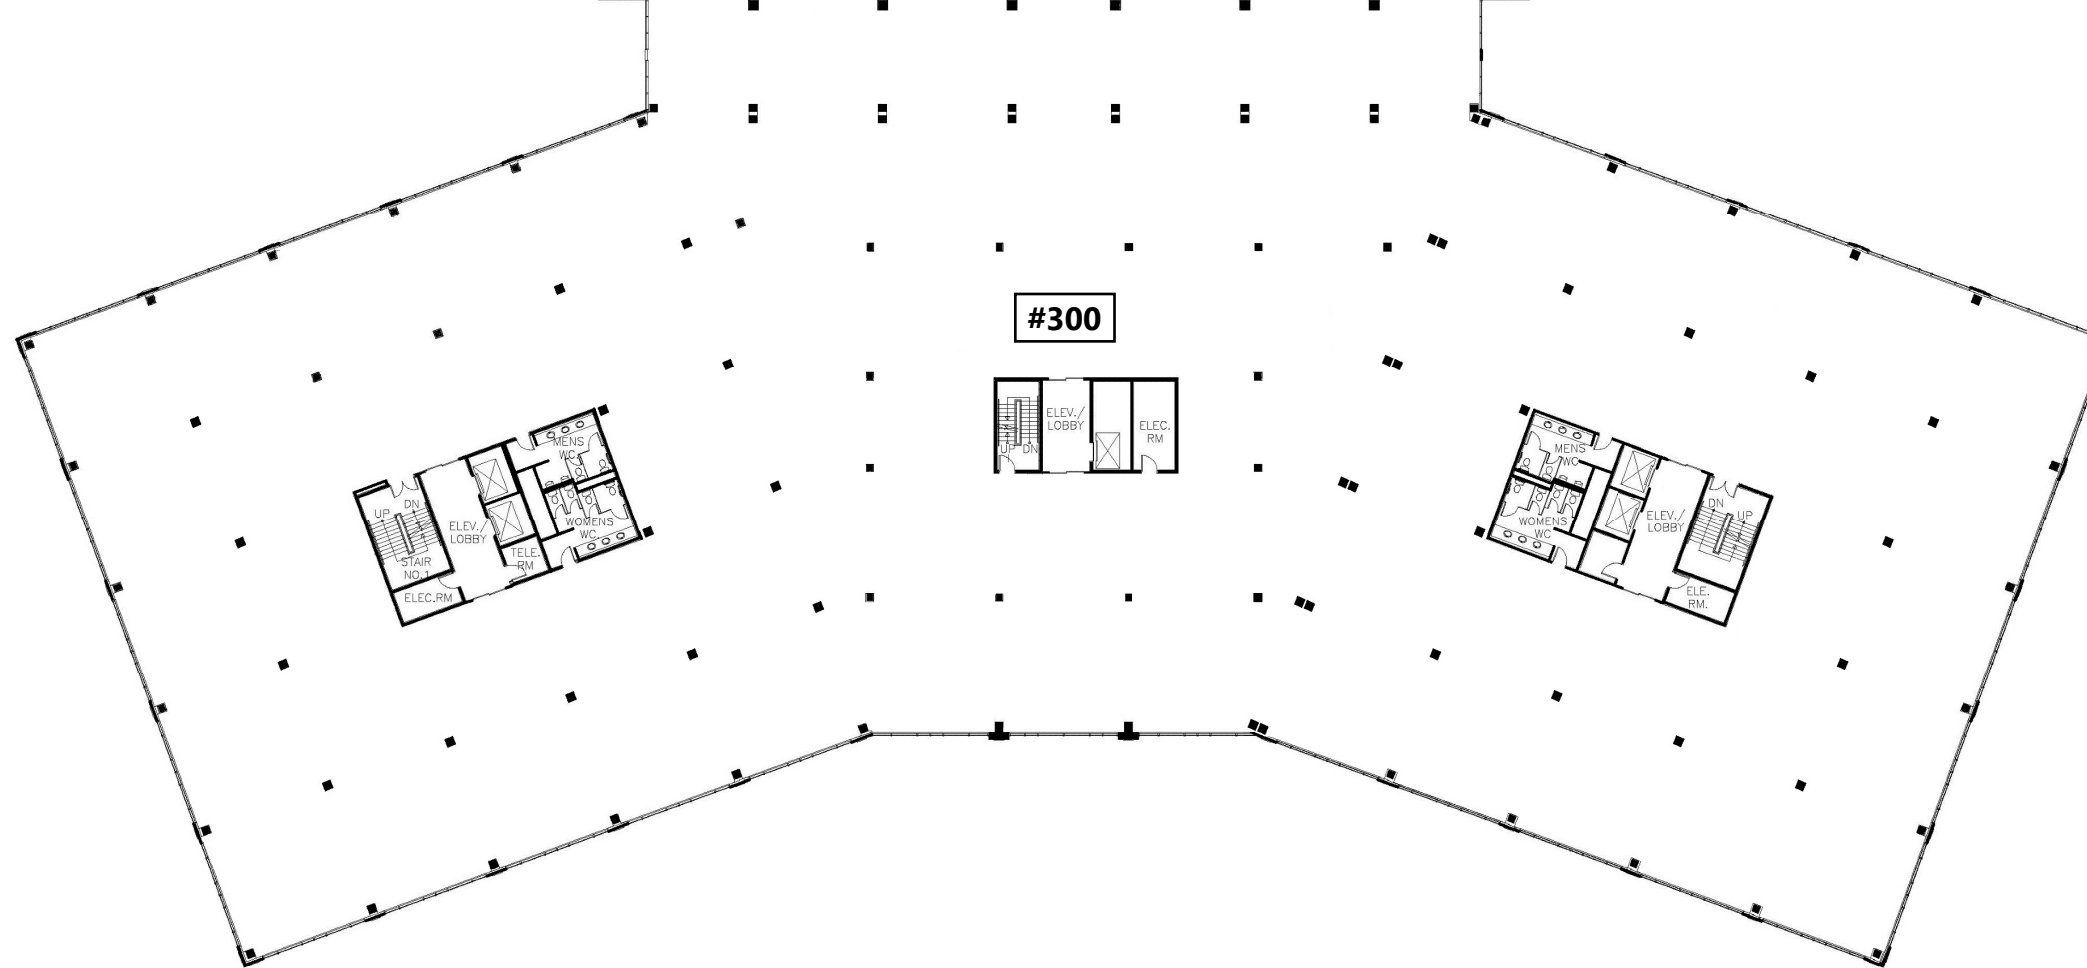

Suite 301
24,996 SF
AVAILABLE

Suite 300
50,353 SF
LEASED

**Suite 301
24,996 SF
AVAILABLE**