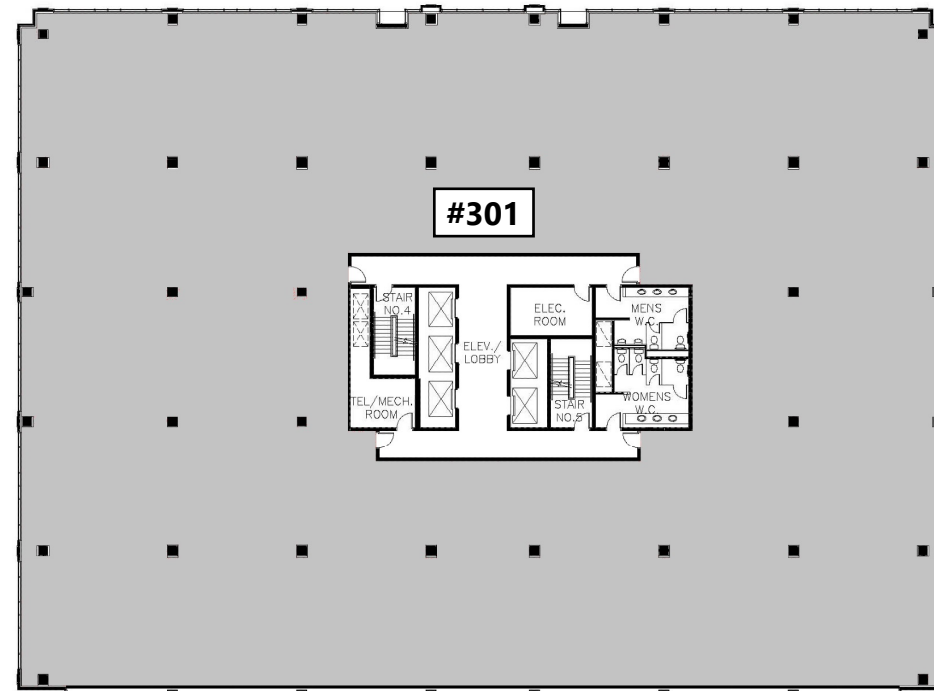

Suite 301
24,996 SF
AVAILABLE

Suite 300
50,353 SF
LEASED

**Suite 301
24,996 SF
AVAILABLE**