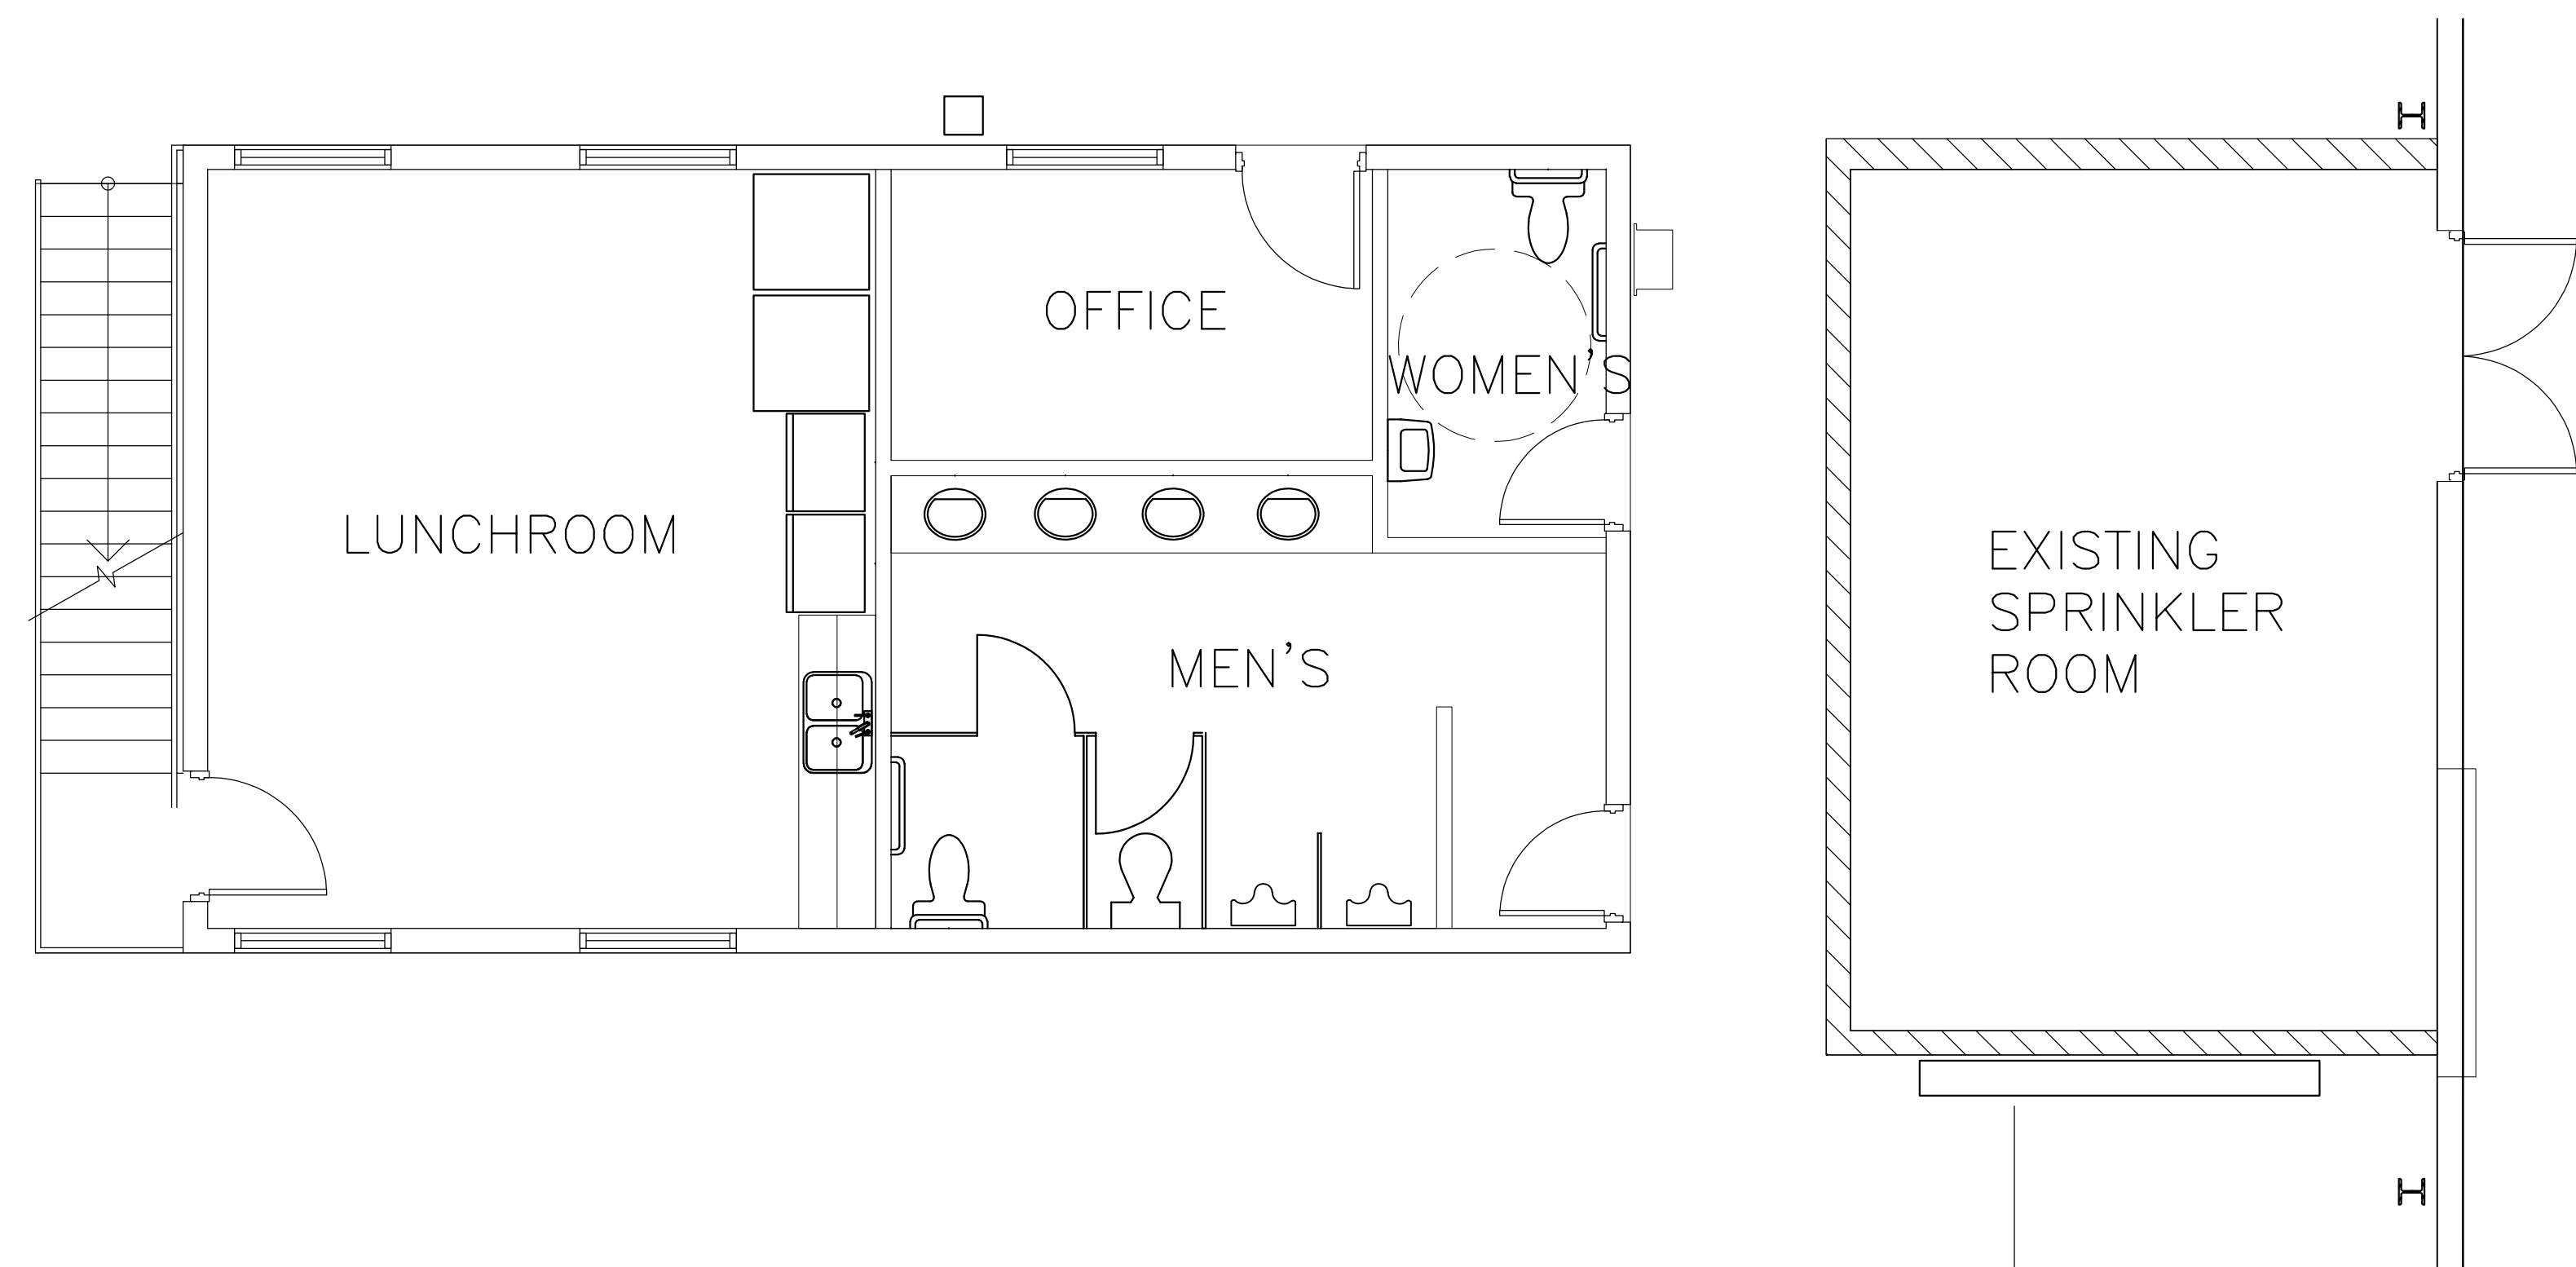

**MEZZANINE (SHIPPING OFFICE)**

**GROUND FLOOR (SHIPPING OFFICE)**

6700 MILLCREEK DRIVE UNIT-1  
MISSISSAUGA, ONTARIO

**SHIPPING OFFICE PLAN**

SCALE:  
DATE:

1/4" = 1'-0"  
OCT. 06, 2020