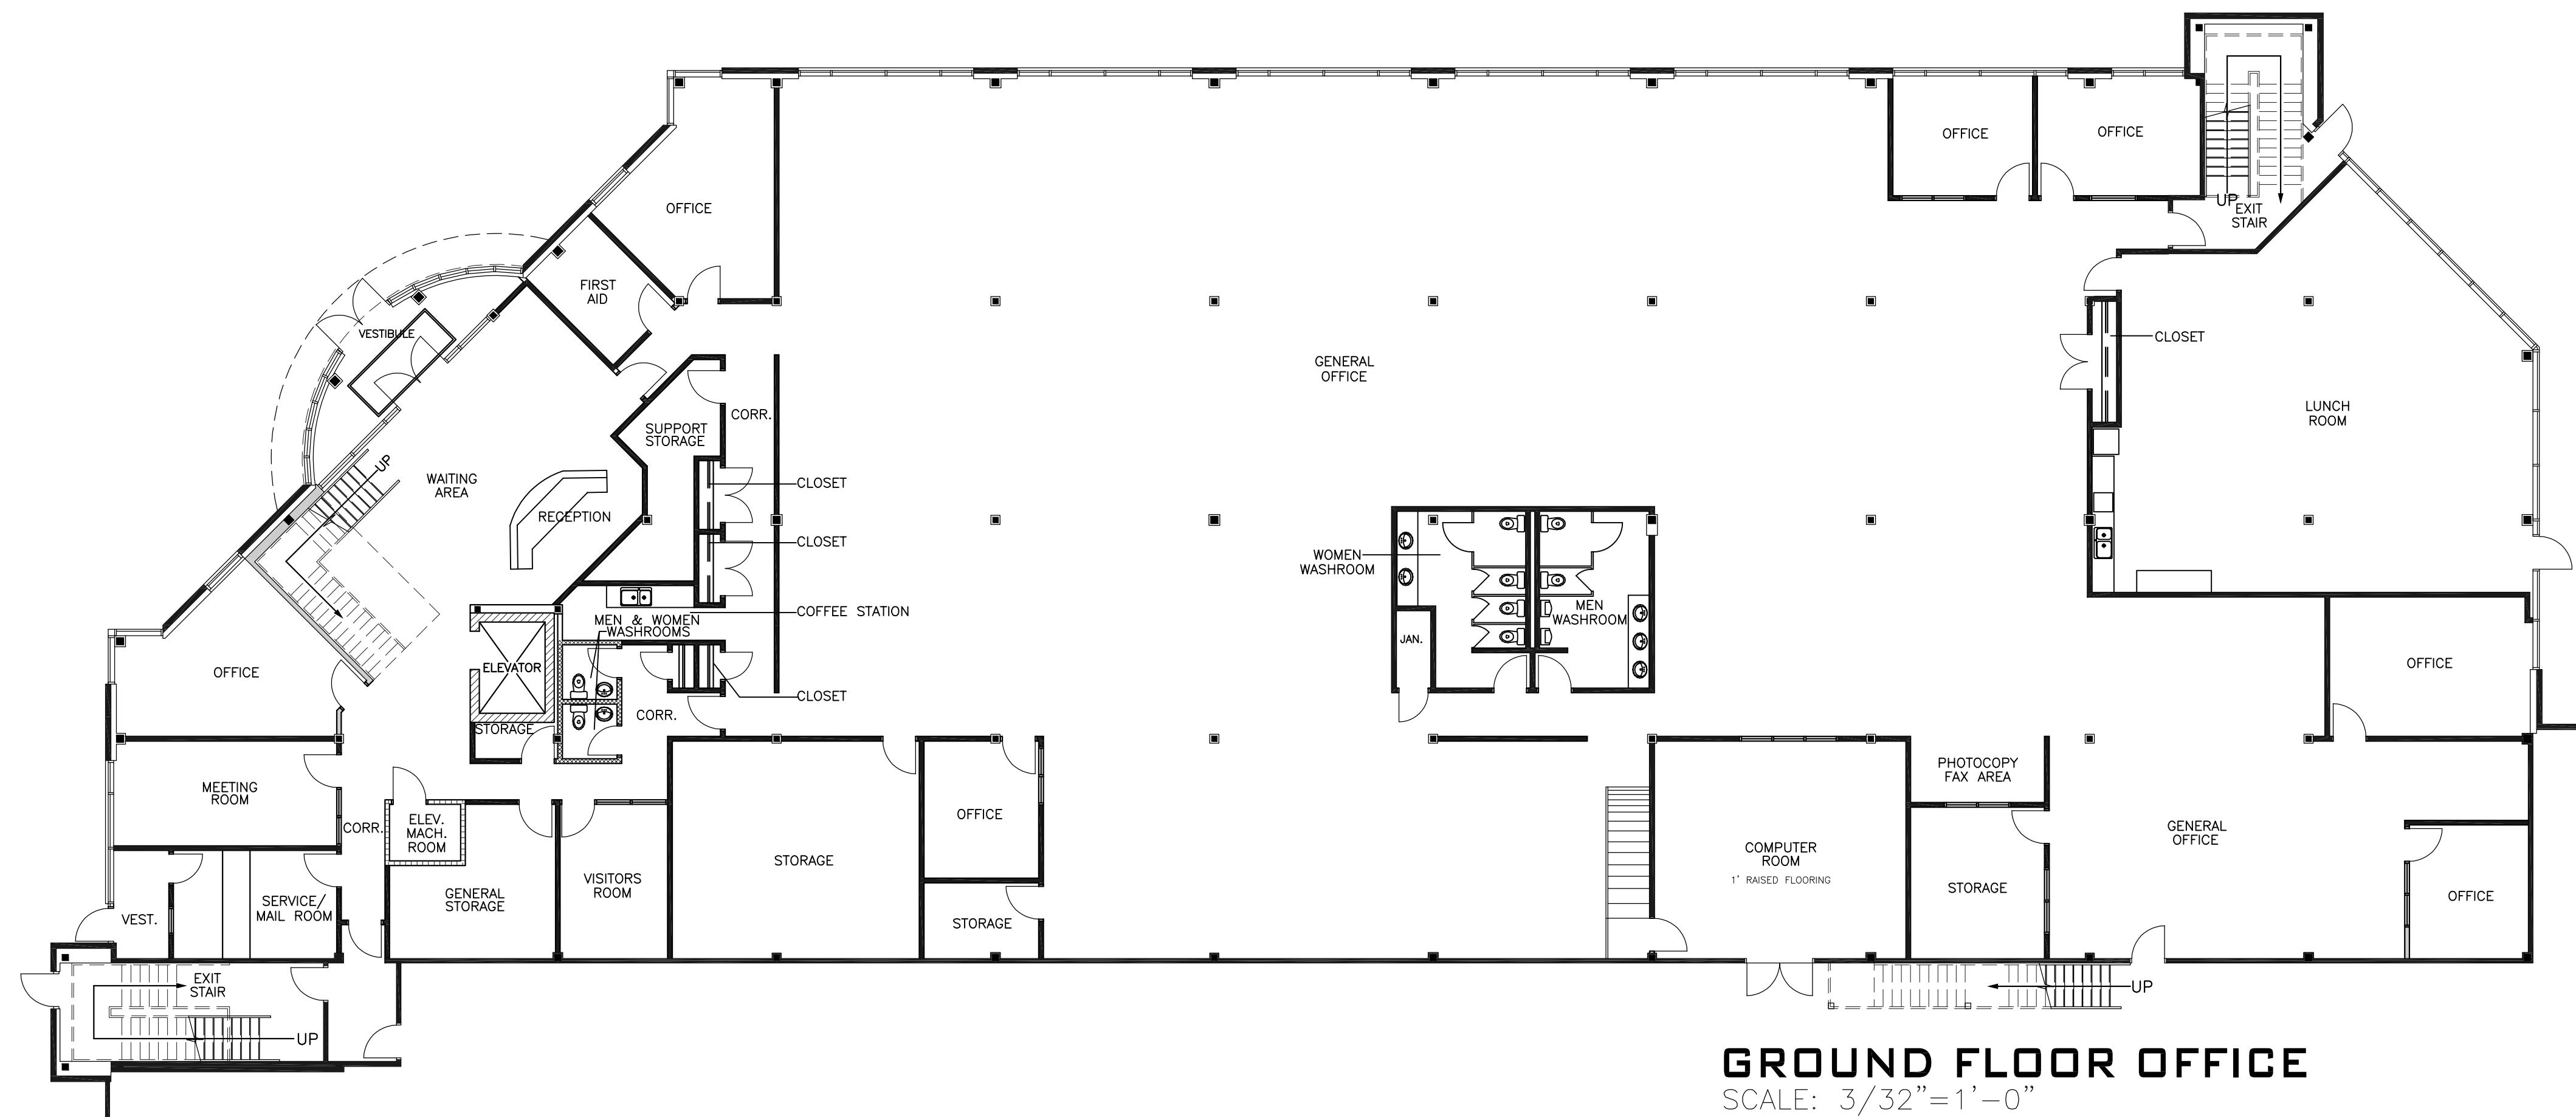

MEZZANINE SHIPPING OFFICE
SCALE: 1/8"=1'-0"

MEZZANINE OFFICE
SCALE: 3/32"=1'-0"

GROUND FLR. SHIPPING OFFICE
SCALE: 1/8"=1'-0"

GROUND FLOOR OFFICE
SCALE: 3/32"=1'-0"

6350 CANTAY ROAD
MISSISSAUGA ONTARIO

OFFICE PLAN

SCALE: AS NOTED
DATE: 17 OCT. 2019