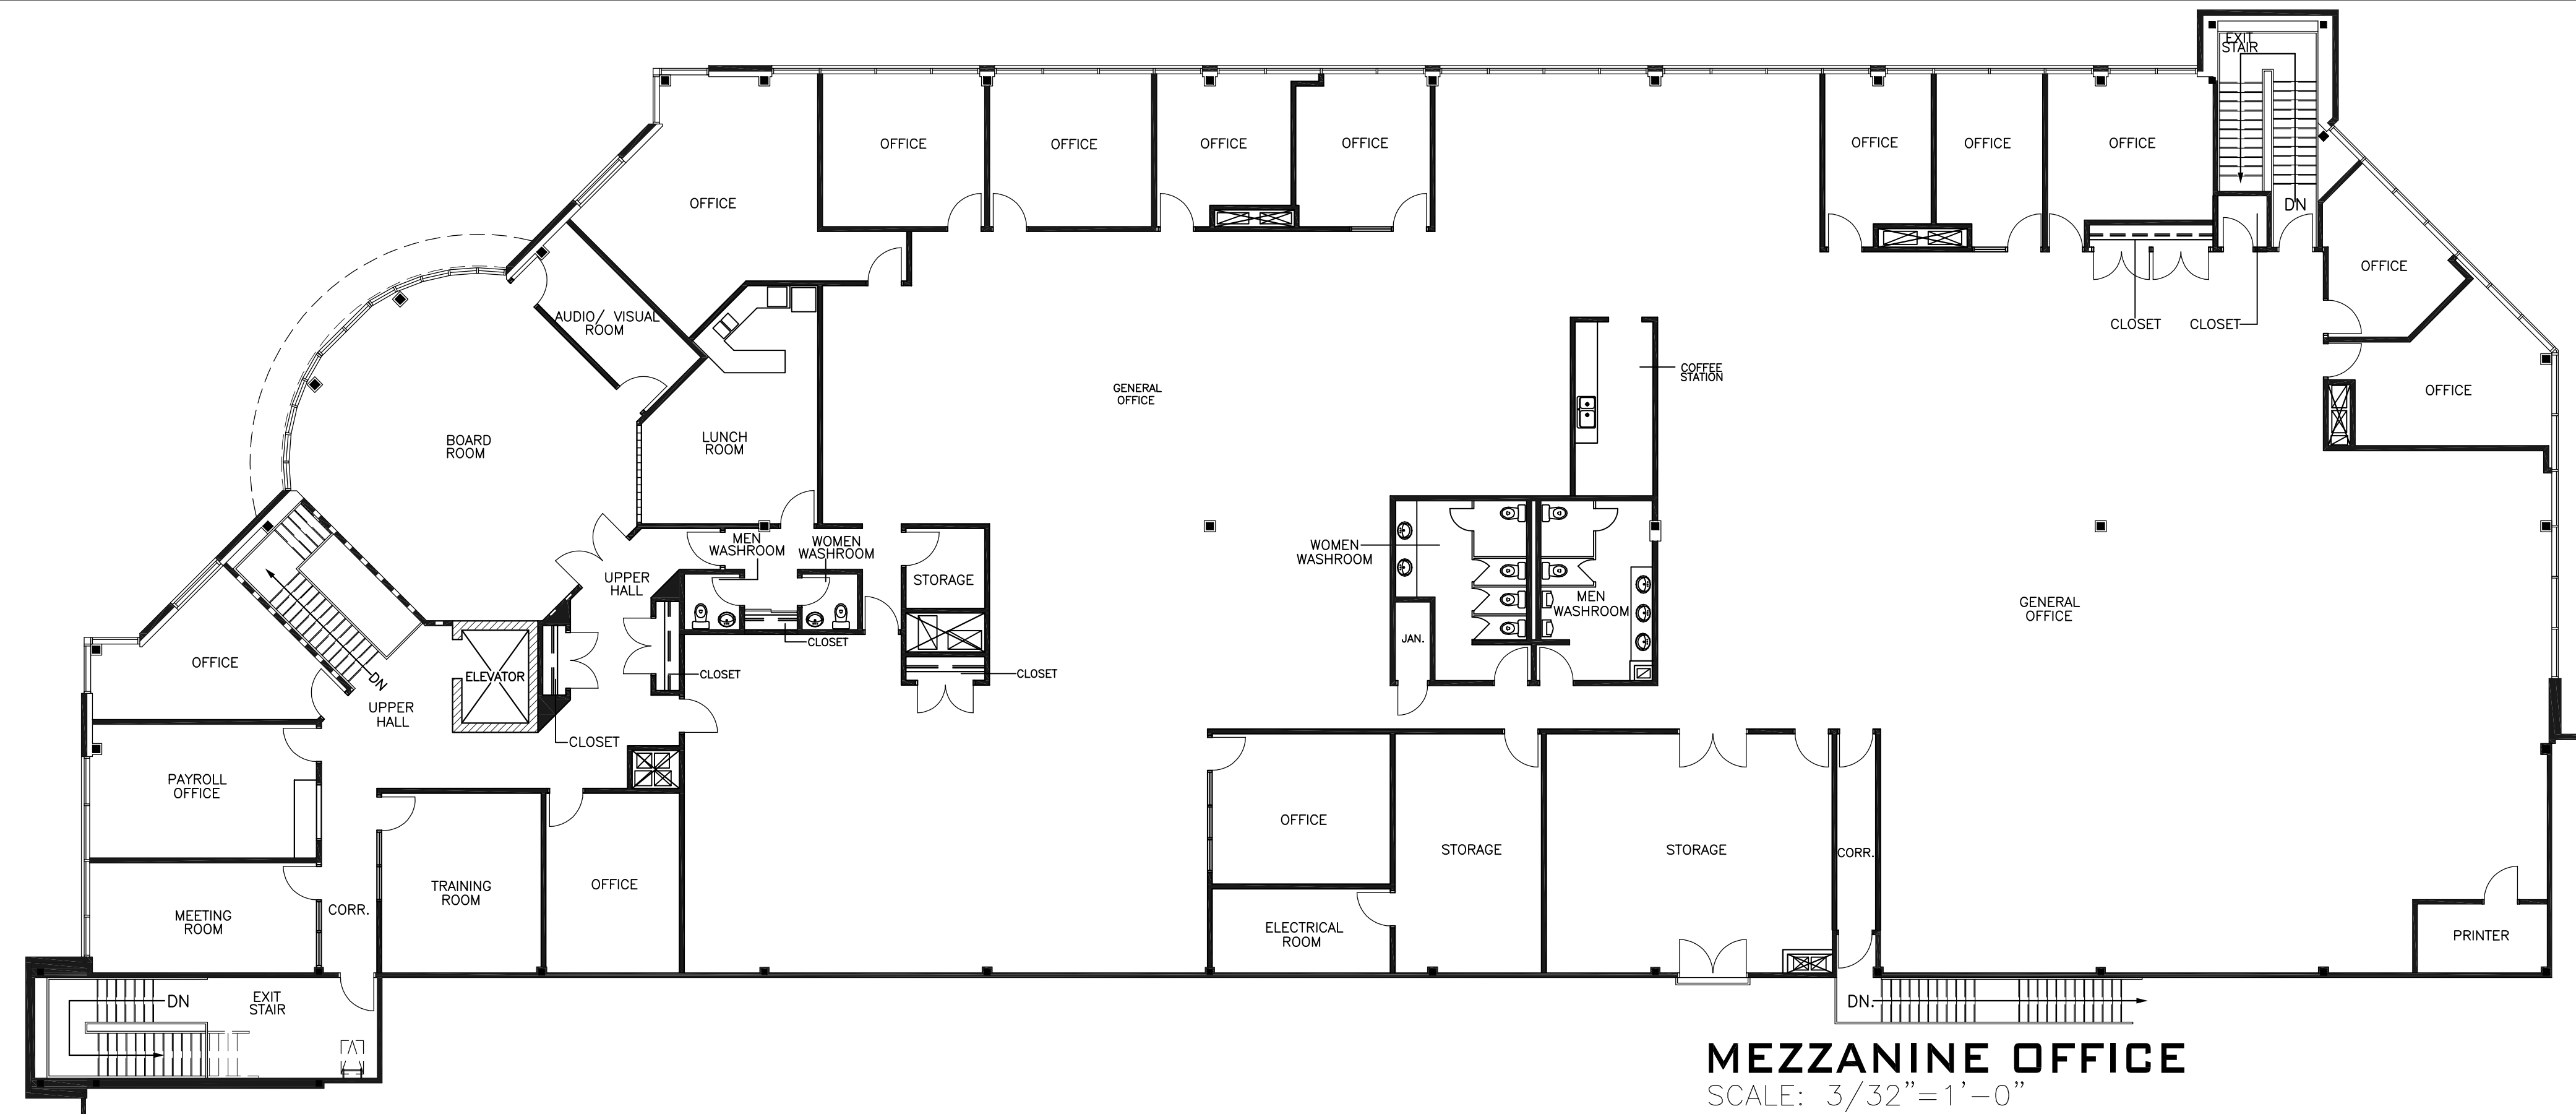

MEZZANINE SHIPPING OFFICE
SCALE: 1/8"=1'-0"

MEZZANINE OFFICE
SCALE: 3/32"=1'-0"

GROUND FLR. SHIPPING OFFICE
SCALE: 1/8"=1'-0"

GROUND FLOOR OFFICE
SCALE: 3/32"=1'-0"

6350 CANTAY ROAD
MISSISSAUGA ONTARIO

OFFICE PLAN

SCALE: AS NOTED
DATE: 17 OCT. 2019