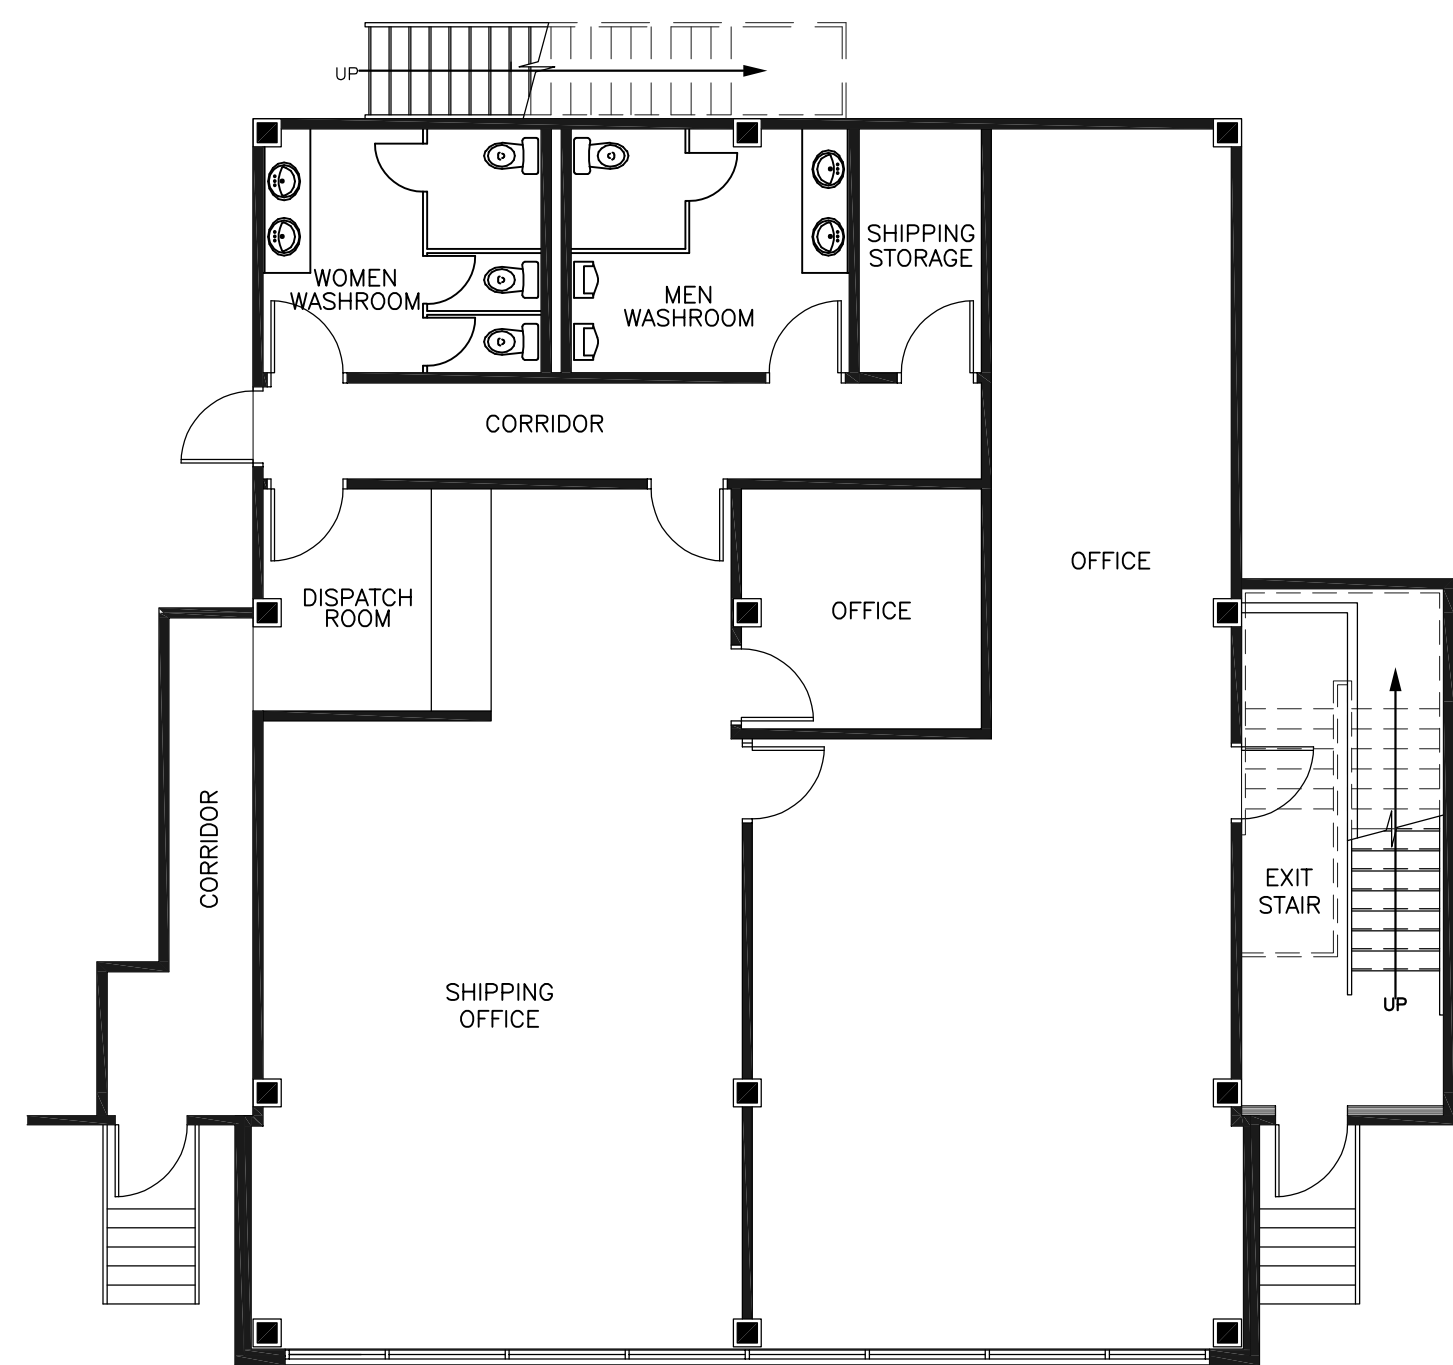

MEZZANINE SHIPPING OFFICE
SCALE: 1/8"=1'-0"

MEZZANINE OFFICE
SCALE: 3/32"=1'-0"

GROUND FLR. SHIPPING OFFICE
SCALE: 1/8"=1'-0"

GROUND FLOOR OFFICE
SCALE: 3/32"=1'-0"

6350 CANTAY ROAD
MISSISSAUGA ONTARIO

OFFICE PLAN

SCALE: AS NOTED
DATE: 17 OCT. 2019