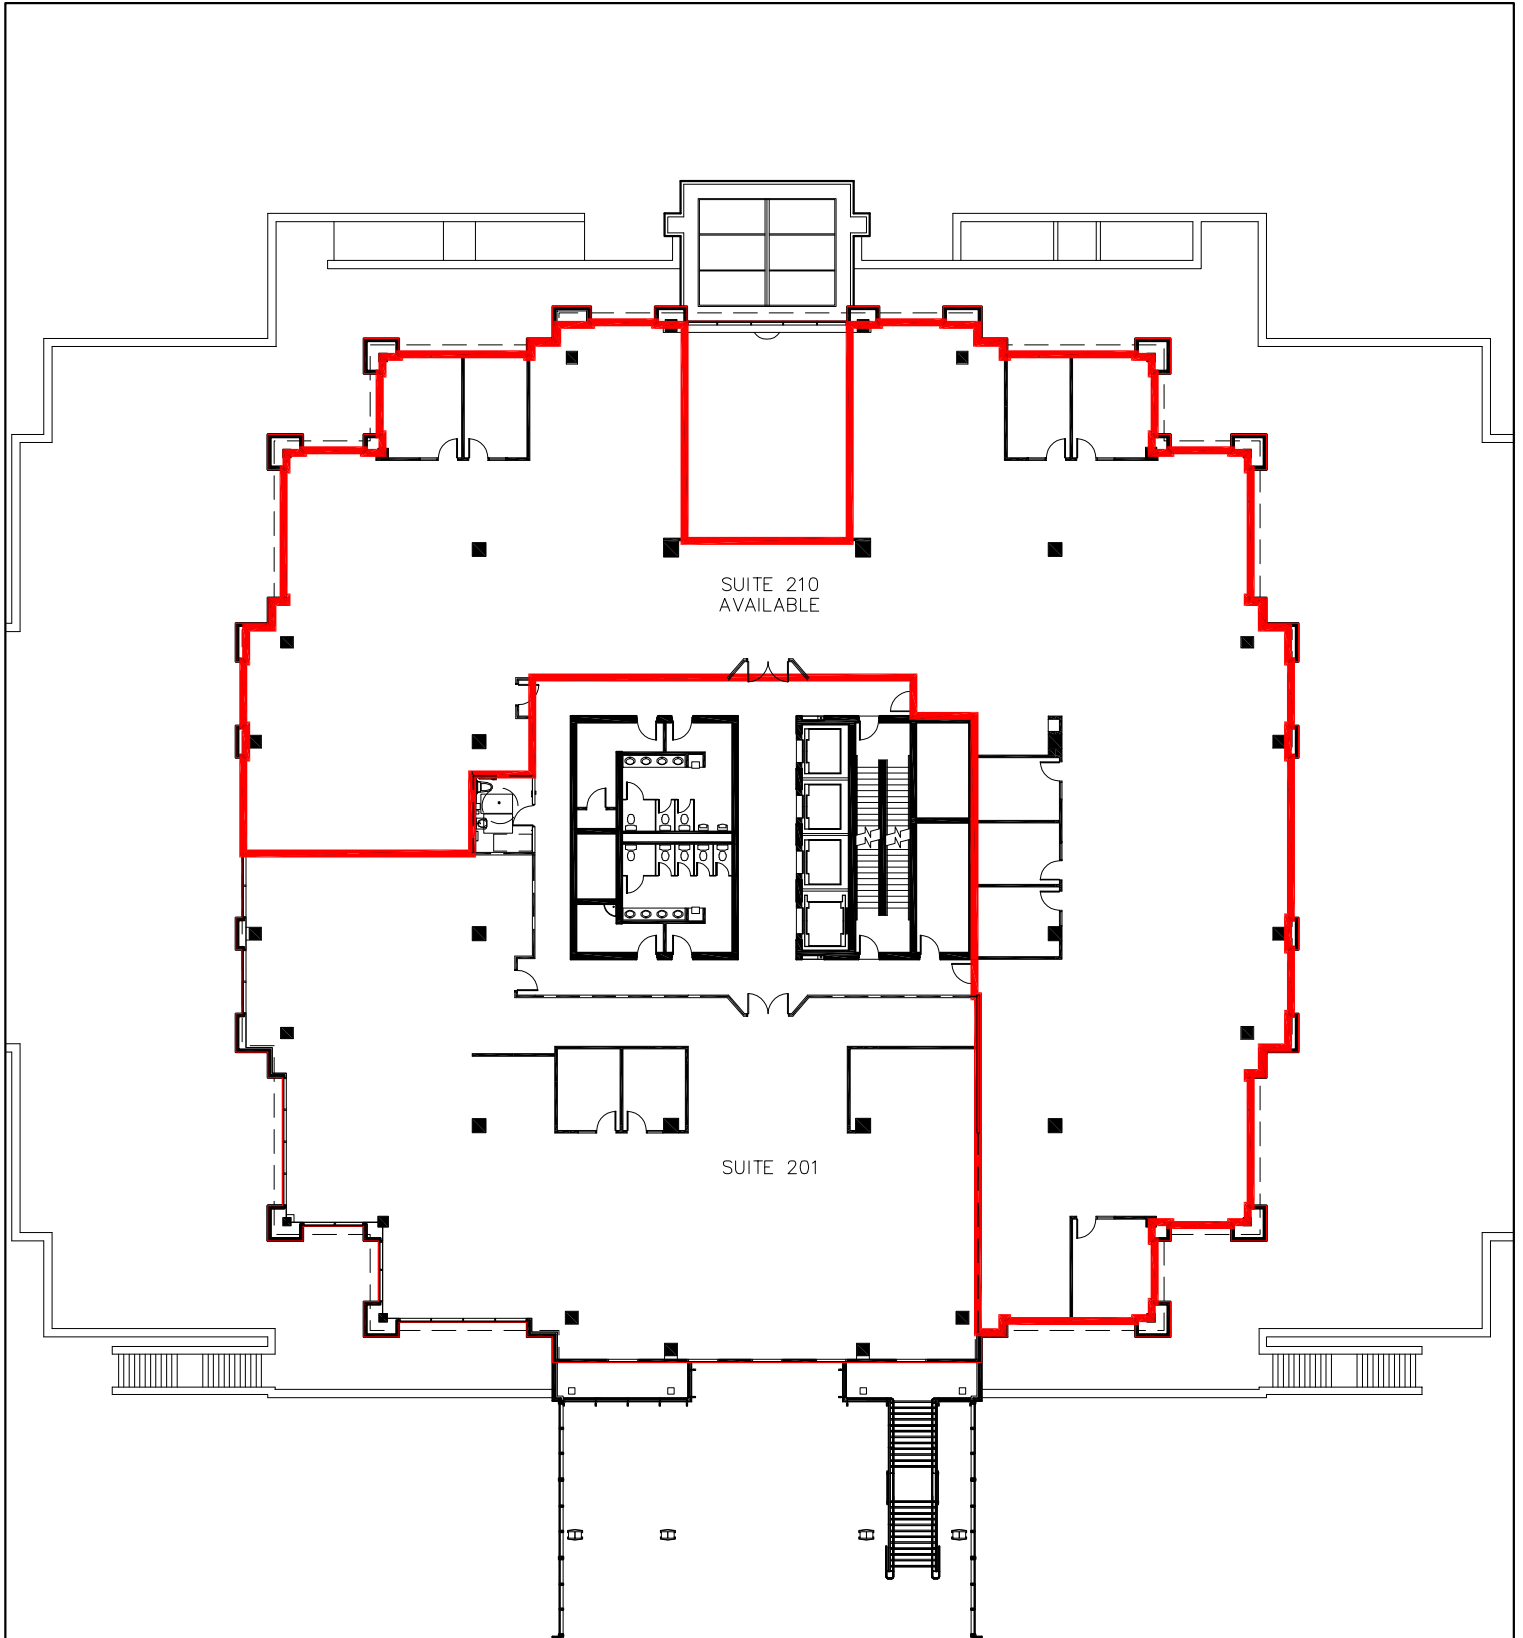

100 MILVERTON DRIVE SECOND FLOOR

ORLANDO CORPORATION

6205 AIRPORT ROAD MISS., ONTARIO L4V-1E3
TELEPHONE: 905-677-5480 FAX: 905-677-2824