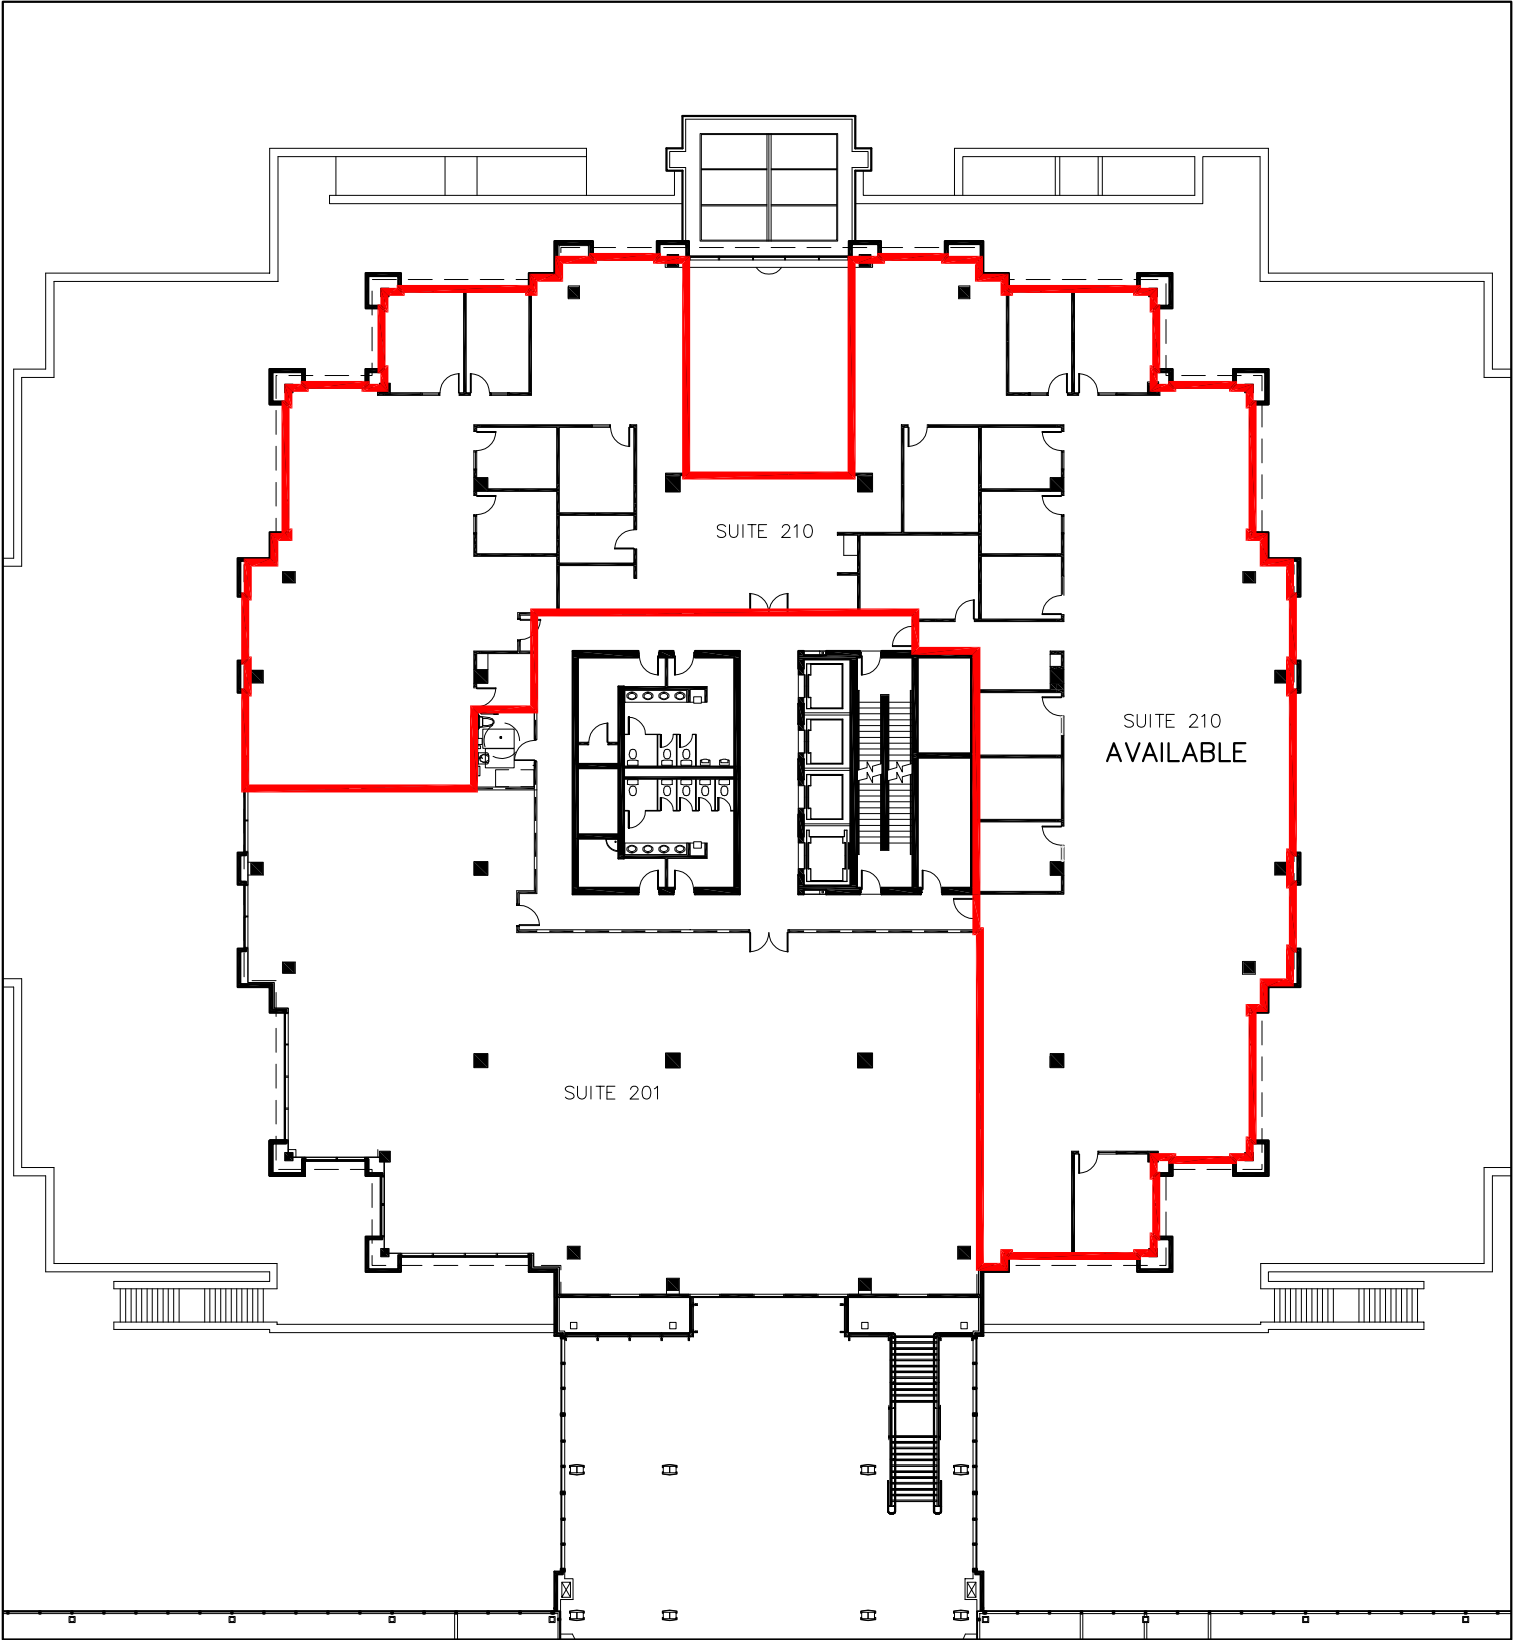

**100 MILVERTON DRIVE
SECOND FLOOR**

ORLANDO CORPORATION

6205 AIRPORT ROAD MISS., ONTARIO L4V-1E3
TELEPHONE: 905-677-5480 FAX: 905-677-2824