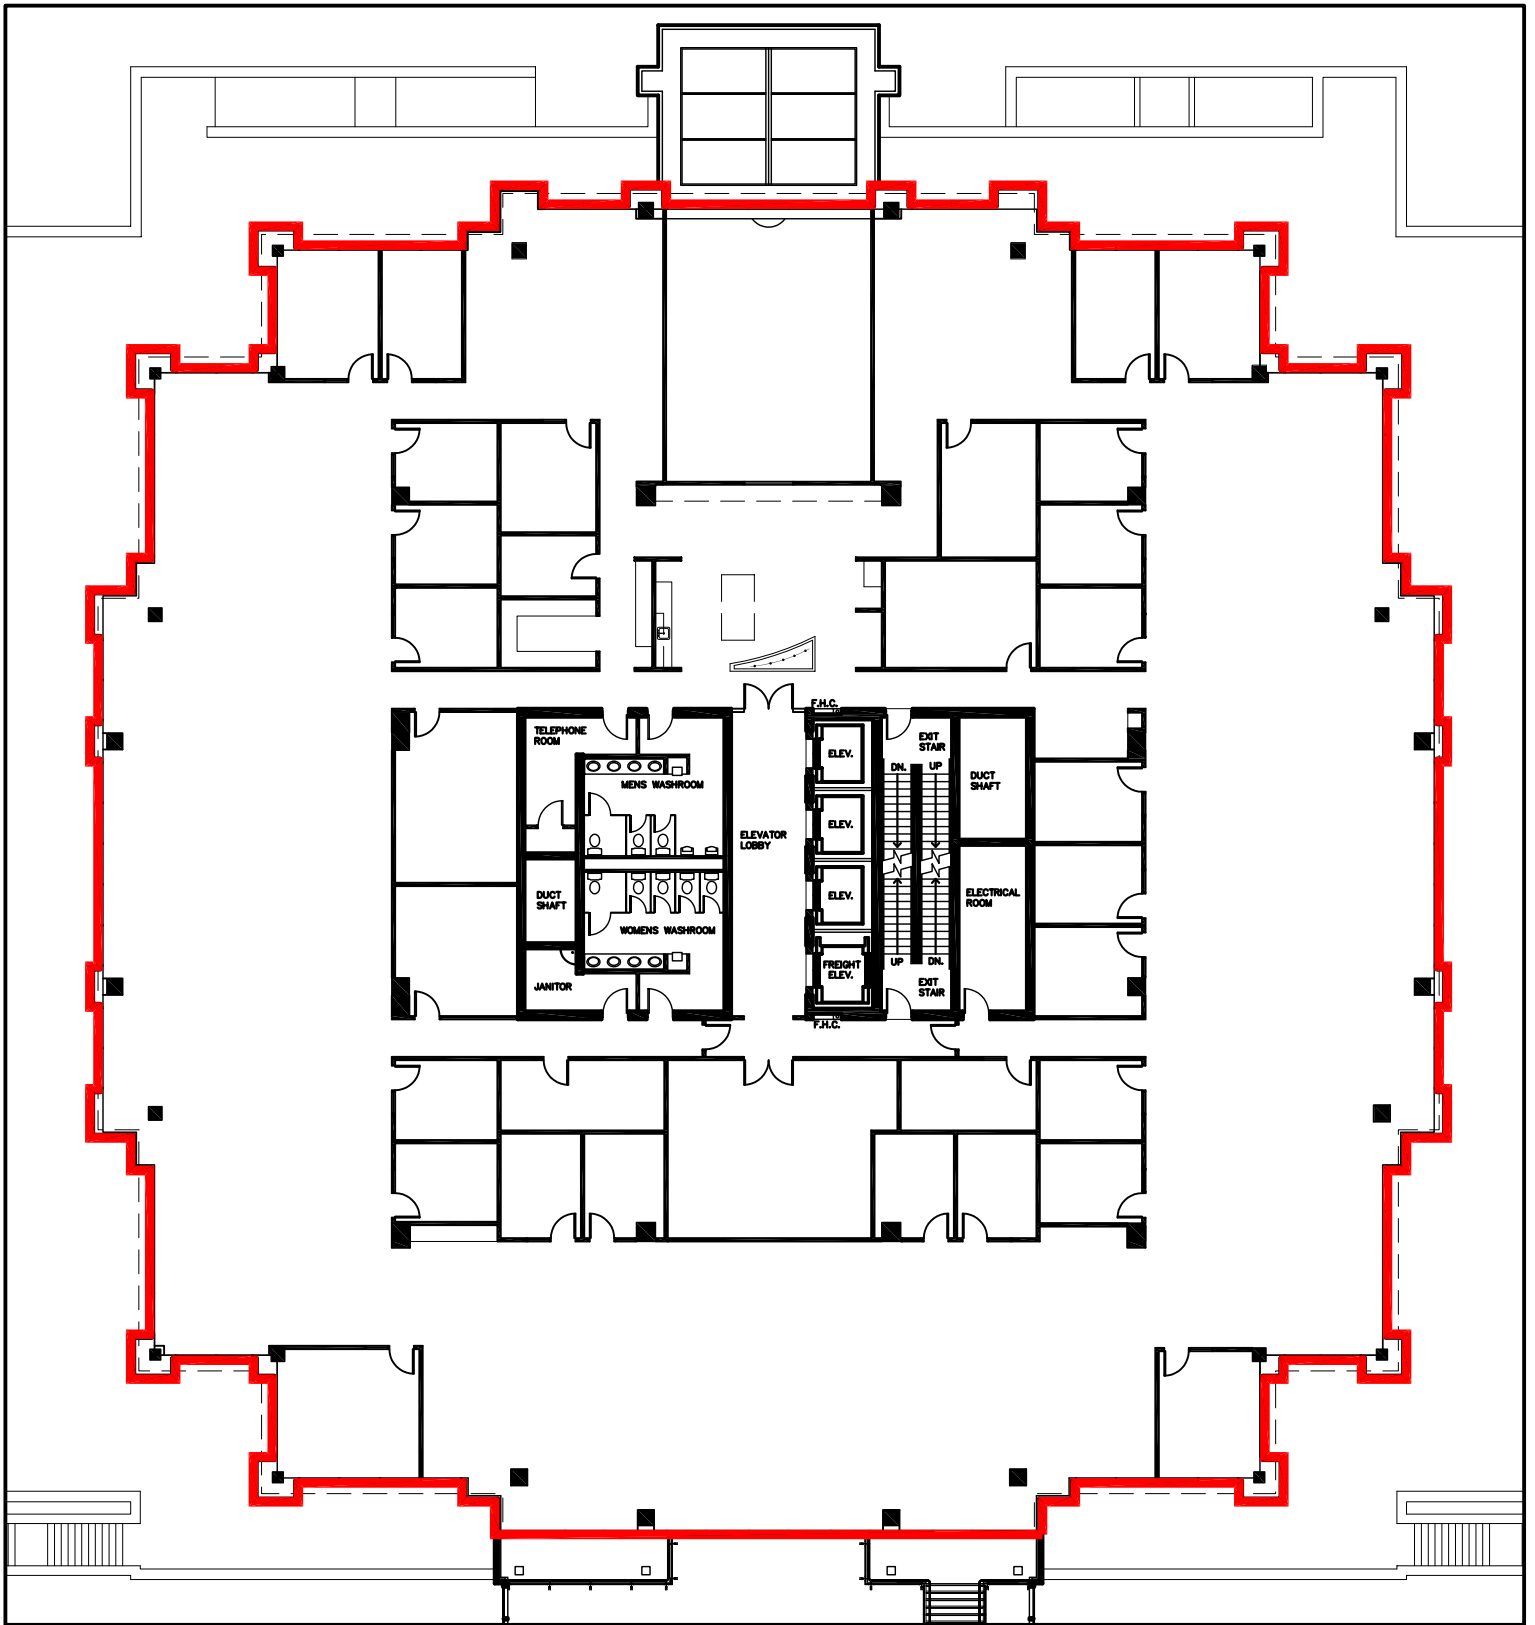

100 MILVERTON DRIVE SECOND FLOOR

ORLANDO CORPORATION

6205 AIRPORT ROAD MISS., ONTARIO L4V-1E3
TELEPHONE: 905-677-5480 FAX: 905-677-2824