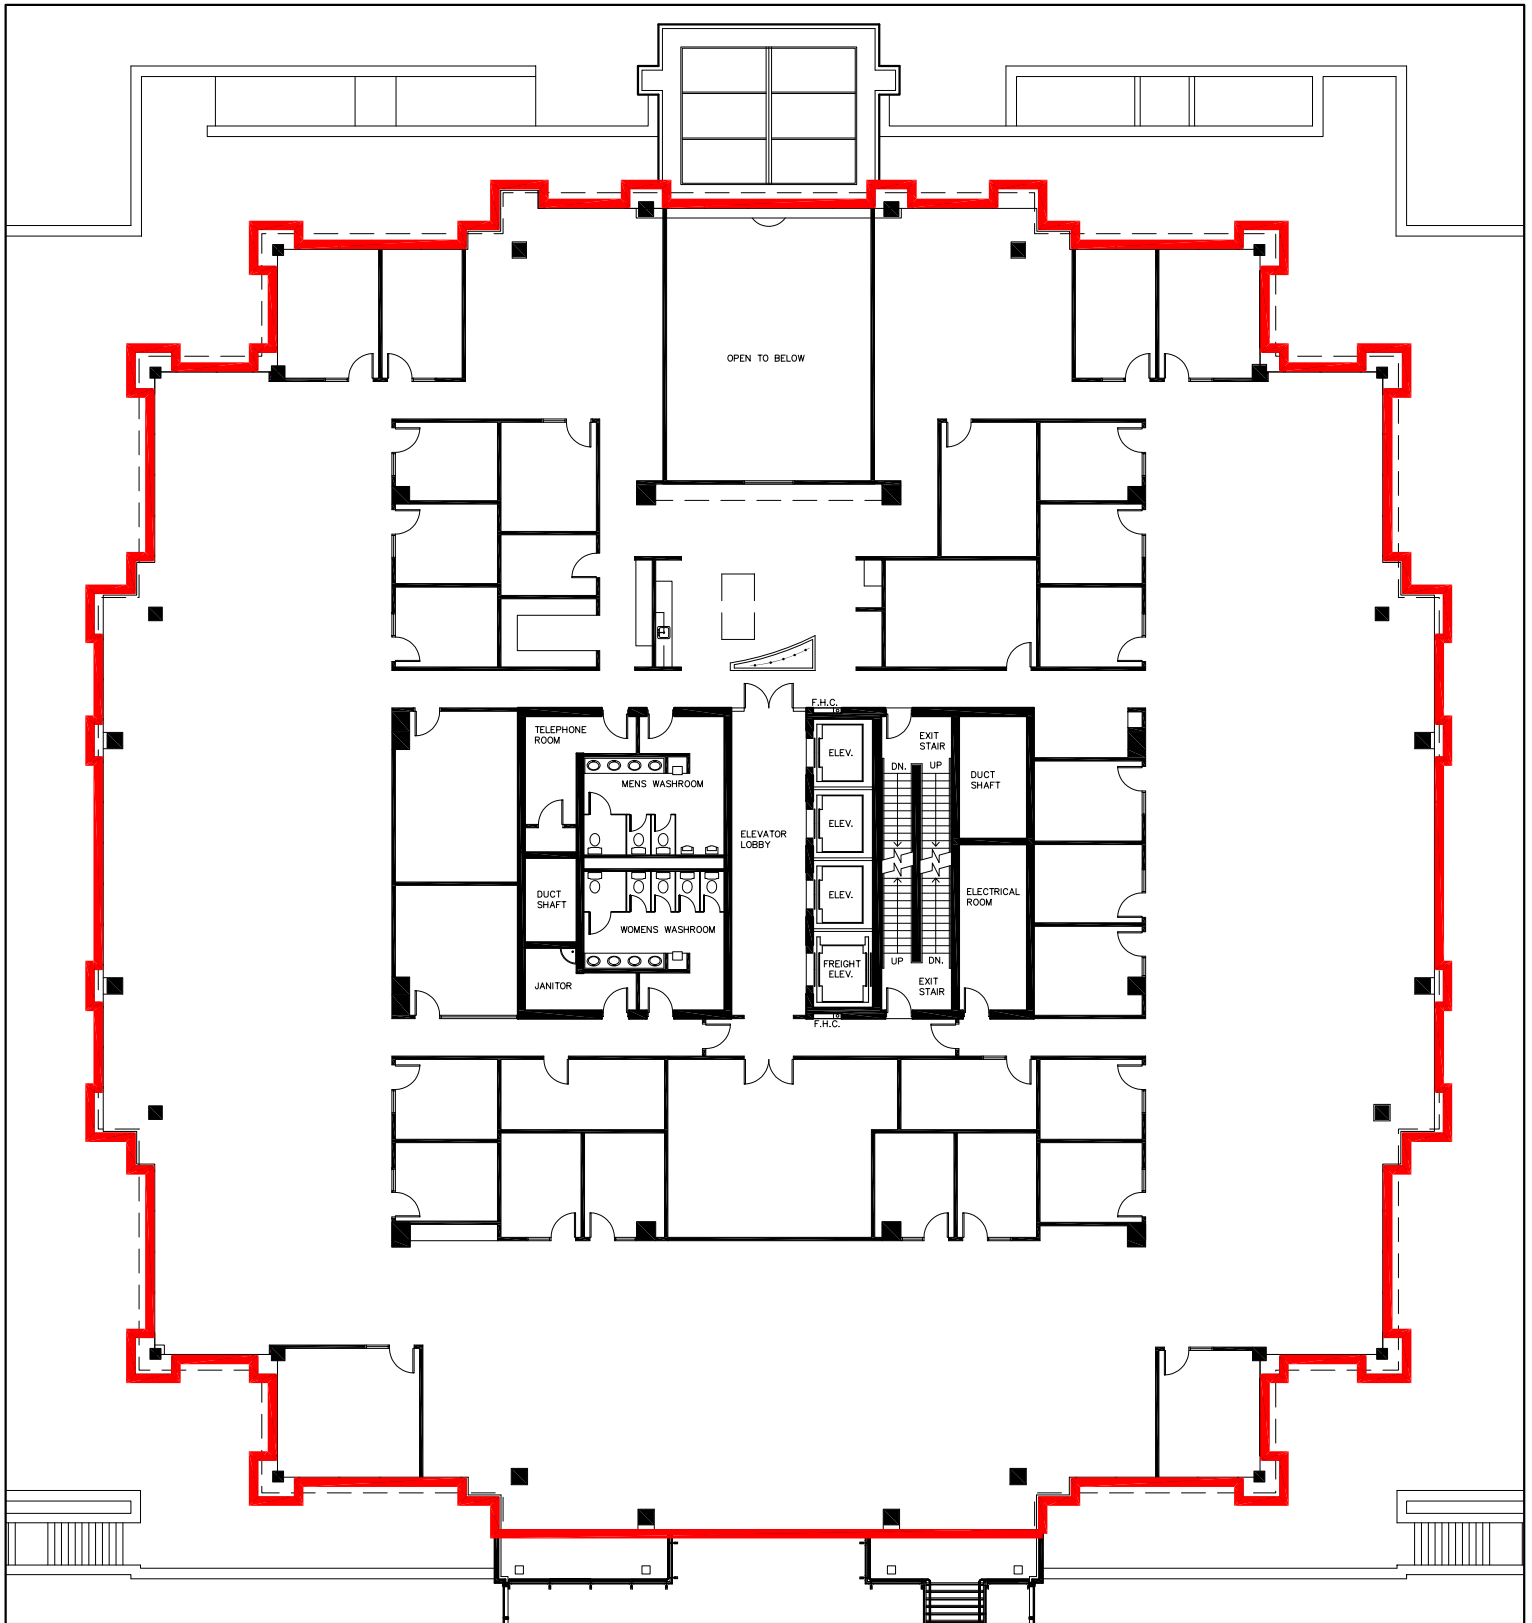

100 MILVERTON DRIVE SECOND FLOOR

DEC. 12, 2016

6205 AIRPORT ROAD MISS., ONTARIO L4V-1E3
TELEPHONE: 905-677-5480 FAX: 905-677-2824